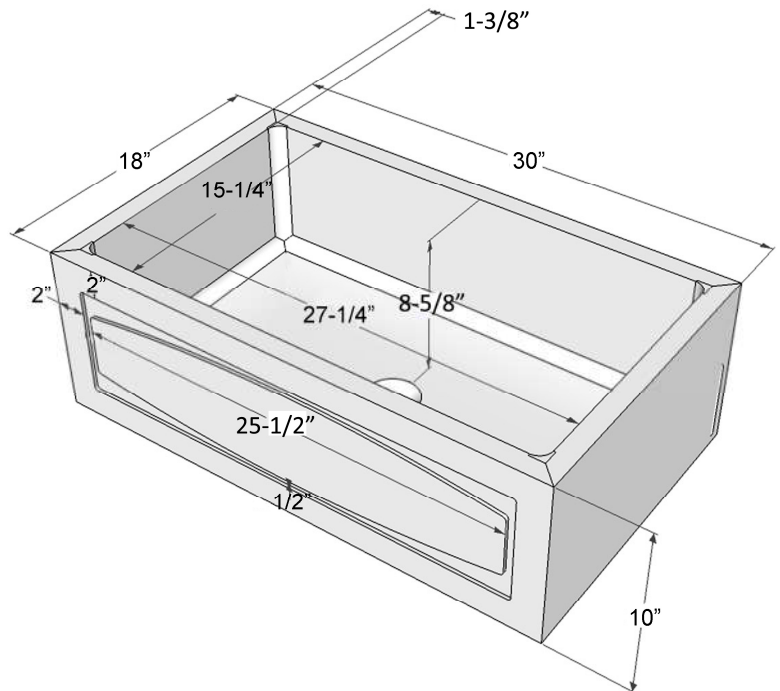

Dimensions of fixture are nominal and may vary. Dimensions and specifications subject to change without notice.