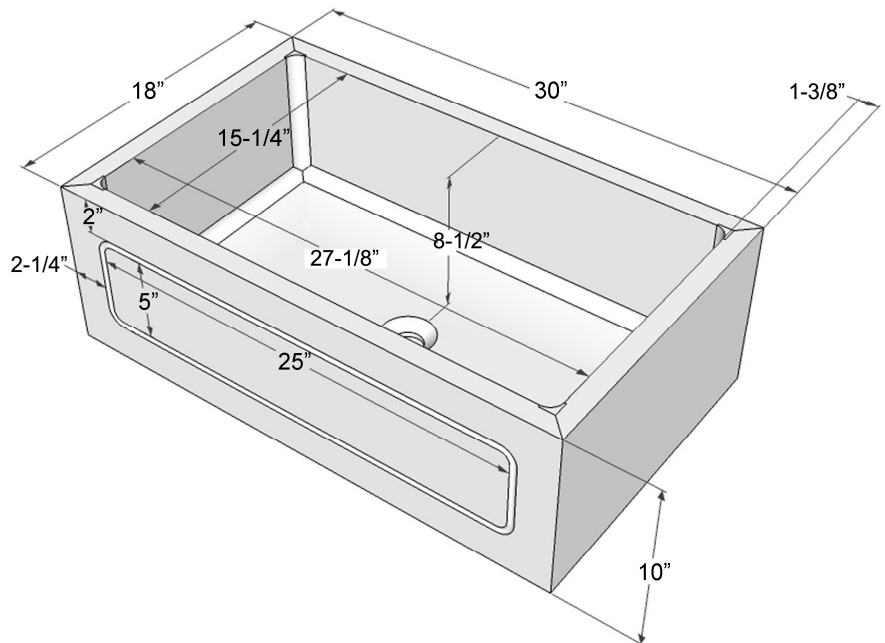

Dimensions of fixture are nominal and may vary. Dimensions and specifications subject to change without notice.