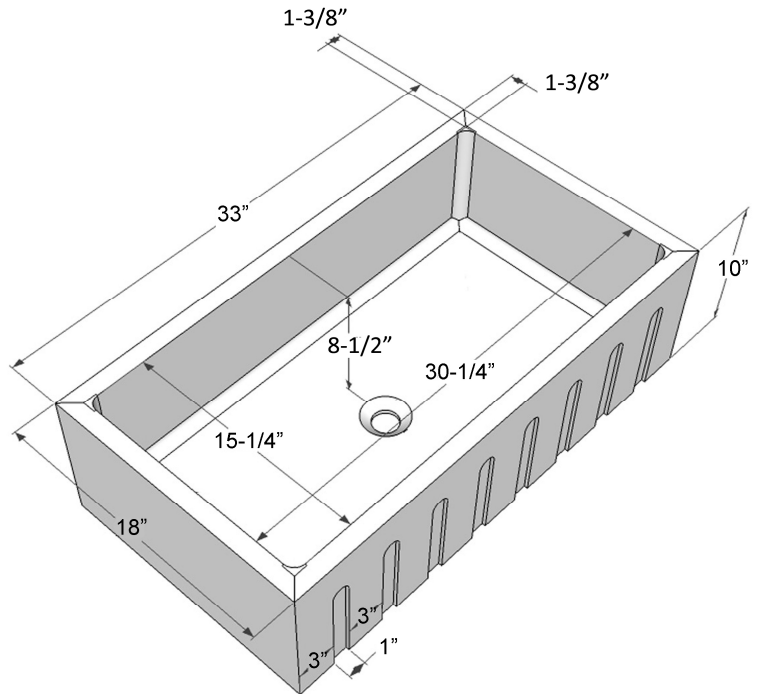

**33" BISCAY SINGLE
BOWL FARMER SINK**

Cat. No
FSTSB6002-TK

Interior-view

Top Measurements:

W: 33"
D: 18"
H: 10"

Bottom Measurements:

33" x 18"

***Please do NOT cut hole without
template or actual product.**

Interior Bowl Dimensions:

Basin Interior: 30-1/4" W x 15-1/4" D
Basin Depth: 8-1/2"

Features:

- ▶ Teak construction
- ▶ Fluted Front, smooth plain front on the opposite side
- ▶ Sink is finished on all sides
- ▶ Accommodates 3-1/2" drain
- ▶ Rim 1-3/8"
- ▶ South Asia forest wood
- ▶ Suitable for exposed front or under counter installation

Finish:

TK Teak

Dimensions of fixture are nominal and may vary. Dimensions and specifications subject to change without notice.