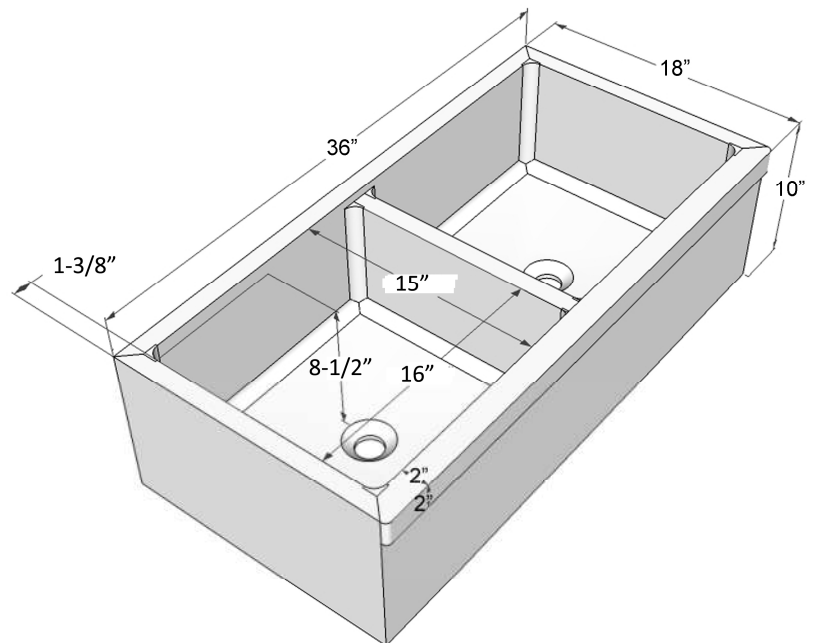

**36" MALAKI DOUBLE
BOWL FARMER SINK**

Cat. No
FSTDB6106-TK

Interior-view

Features:

- ▶ Teak construction
- ▶ Sink is finished on all sides
- ▶ Accommodates 3-1/2" drain
- ▶ Rim 1-3/8"
- ▶ South Asia forest wood
- ▶ Suitable for exposed front or under counter installation

Finish:
TK Teak

Top Measurements:

W: 36"
D: 18"
H: 10"

Bottom Measurements:

36" x 18"

***Please do NOT cut hole without
template or actual product.**

Interior Bowl Dimensions:

Each Basin Interior: 16" W x 15" D
Basin Depth: 8-1/2"

Dimensions of fixture are nominal and may vary. Dimensions and specifications subject to change without notice.