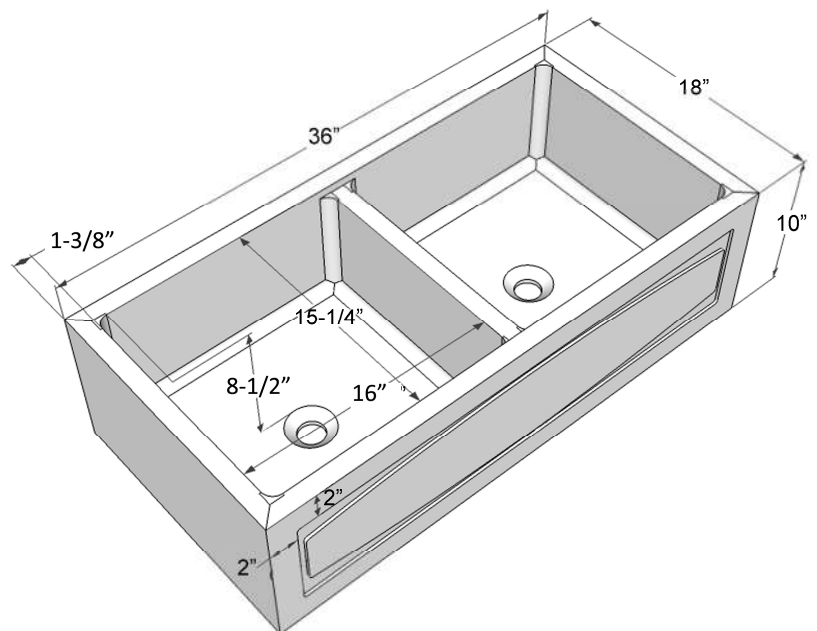

Dimensions of fixture are nominal and may vary. Dimensions and specifications subject to change without notice.