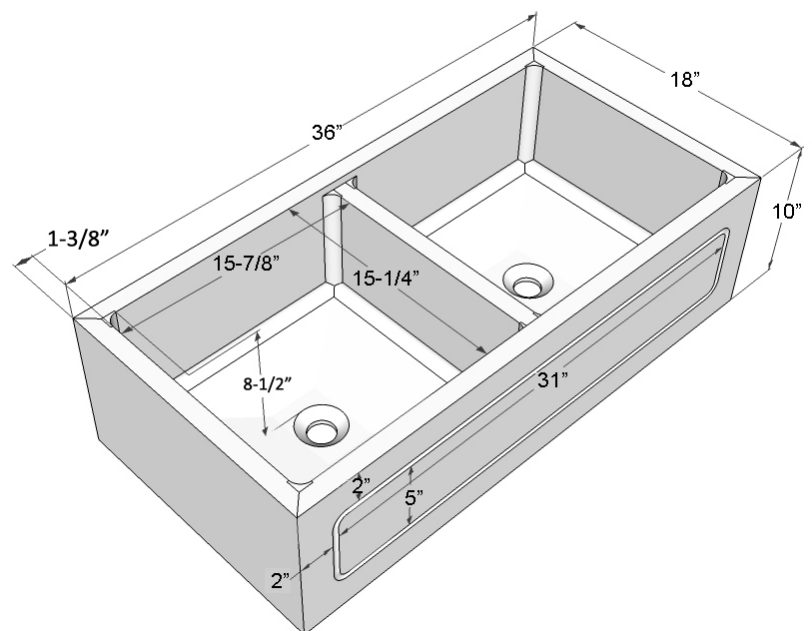

**36" KOLEA DOUBLE  
BOWL FARMER SINK**

Cat. No  
FSTDB6102-TK

Interior-view

**Features:**

- ▶ Teak construction
- ▶ Frame Front, smooth plain front on opposite side
- ▶ Sink is finished on all sides
- ▶ Accommodates 3-1/2" drain
- ▶ Rim 1-3/8"
- ▶ South Asia forest wood
- ▶ Suitable for exposed front or under counter installation

**Finish:**

TK Teak

**Top Measurements:**

W: 36"  
D: 18"  
H: 10"

**Bottom Measurements:**

36" x 18"

**\*Please do NOT cut hole without  
template or actual product.**

**Interior Bowl Dimensions:**

Each Basin Interior: 15-7/8" W x 15-1/4" D  
Basin Depth: 8-1/2"

Dimensions of fixture are nominal and may vary. Dimensions and specifications subject to change without notice.