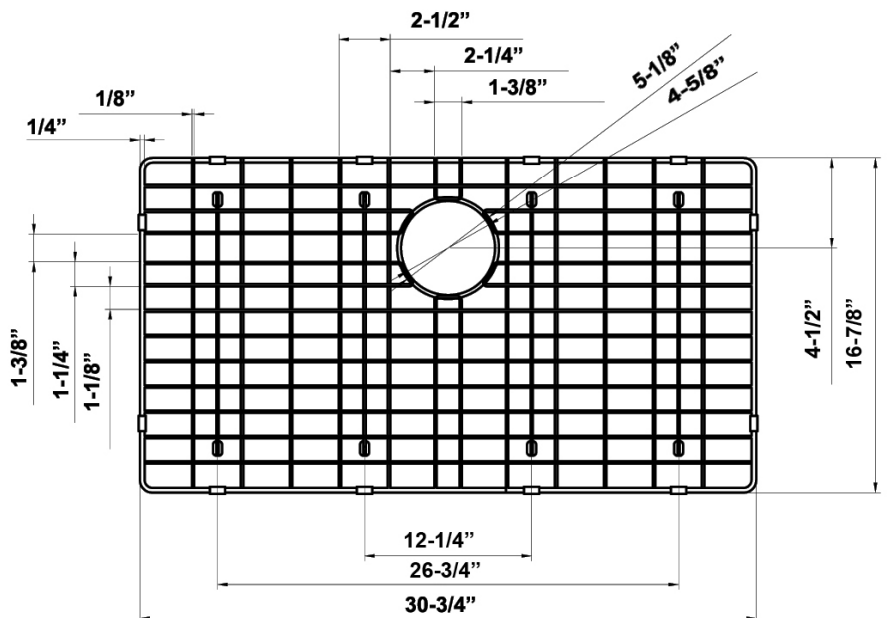

FSSSB2044L WIRE GRID

Cat. No.
FSSSB2044L-WIRE

Features:

- ▶ Fits bottom of FSSSB2044L farmer sink
- ▶ Rubber Feet Covers Included

Finishes:

SS Stainless Steel

W: 30-3/4"
D: 16-7/8"
H: 1-1/4"

Drain Hole : 4-5/8"

Dimensions and specifications subject to change without notice.