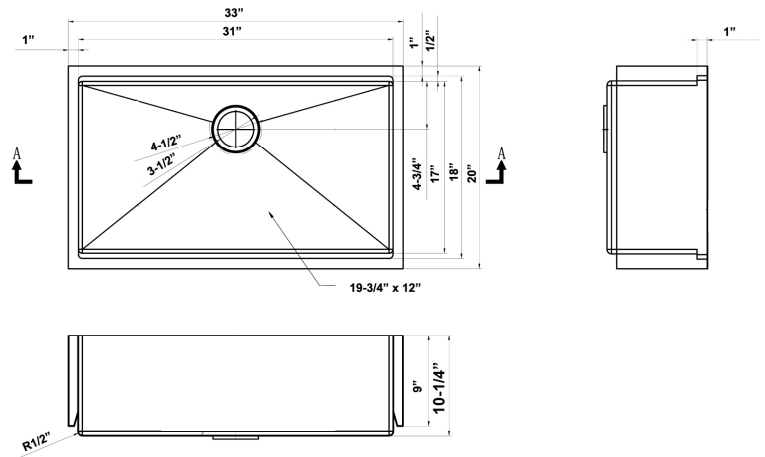

33" BAILEY FARMER SINK WITH LEDGE

Cat.No.
FSSSB2044L-SS

W: 33"
D: 20"
H: 10-1/4"

Top-view

***Please do NOT cut hole without template or actual product.**

Interior Dimensions:

Basin Interior: 31" W x 18"D
Basin Depth: 10"
Drain to exterior of sink: 6-3/8"
Drain to interior of sink: 4-5/8"

Features:

- ▶ Single bowl farmer sink with ledge
- ▶ Solid 16 gauge, 304 grade metal construction
- ▶ Tight radius corners
- ▶ Easy maintenance with matte finish
- ▶ Template included
- ▶ Back of sink is open
- ▶ Insulated for sound reduction
- ▶ Rim width is 1"
- ▶ Drain is 3-1/2"
- ▶ Wire grid available to purchase separately, **FSSSB2044L-Wire**

Dimensions of fixture are nominal and may vary within the range of tolerances established by ANSI Standard A112.19.2. Dimensions and specifications subject to change without notice.