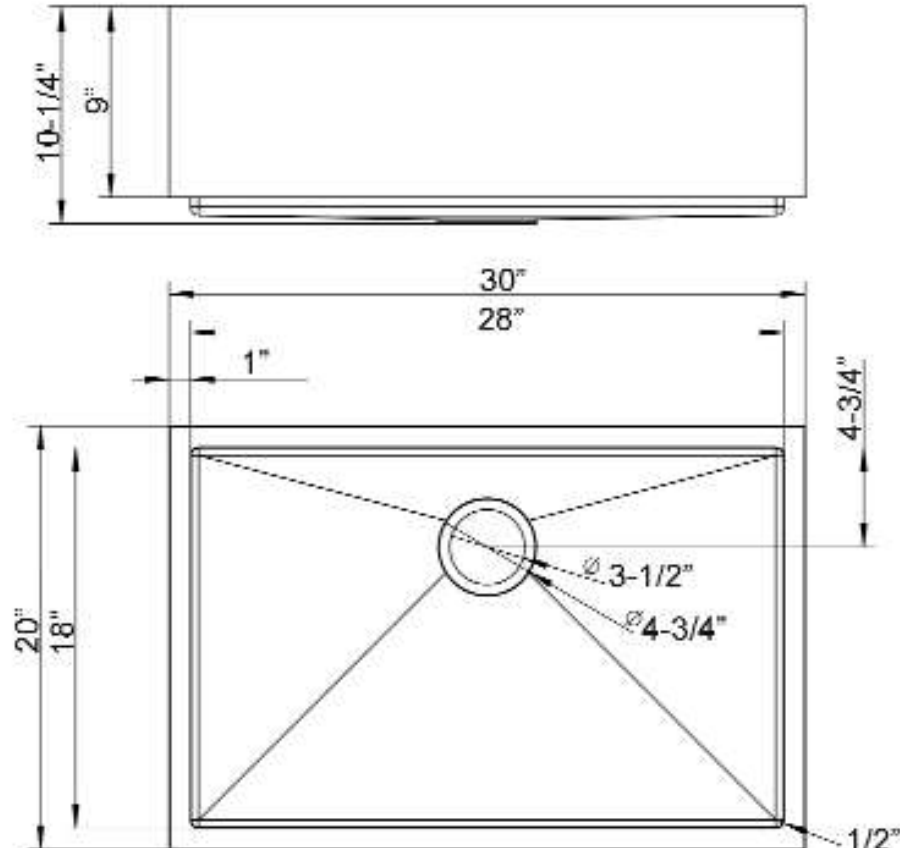

# 30" BAILEY SINGLE BOWL FARM SINK

Cat. No  
FSSSB2030-SS

W: 30"  
D: 20"  
H: 10-1/4"

**\*Please do NOT cut hole without template or actual product.**

### Interior Dimensions:

Basin Interior: 28" W x 18"D  
Basin Depth: 9"

### Features:

- ▶ Solid 16 gauge, 304 grade metal construction
- ▶ Tight radius corners
- ▶ Easy maintenance with matte finish
- ▶ Template included
- ▶ Insulated for sound reduction
- ▶ Rim width is 1"
- ▶ Drain is 3-1/2"
- ▶ Wire grid available to purchase separately, **FSSSB2030-Wire**

Dimensions of fixture are nominal and may vary within the range of tolerances established by ANSI Standard A112.19.2. Dimensions and specifications subject to change without notice.