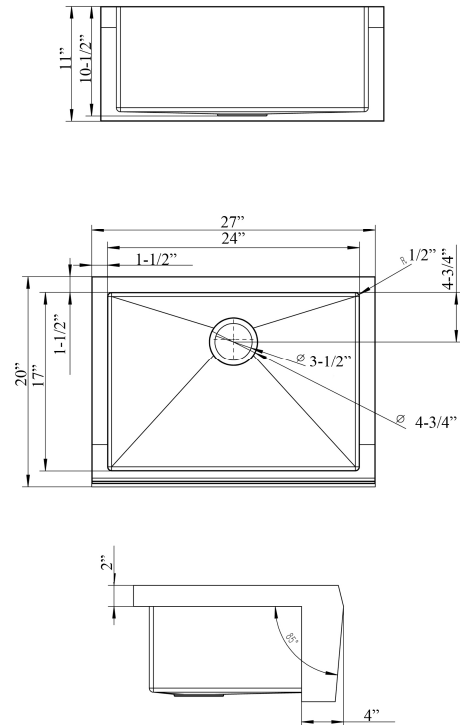

**27" ANISE SINGLE
BOWL FARMER SINK**

Cat. No
FSSSB2010-SS

W: 27"
D: 20"
H: 11"

***Please do NOT cut hole without
template or actual product.**

Interior Dimensions:

Basin Interior: 24" W x 17" D
Basin Depth: 10"

Features:

- ▶ Solid 16 gauge, 304 grade metal construction
- ▶ Tight radius corners
- ▶ Easy maintenance with matte finish
- ▶ Mounting clips included
- ▶ Template is included
- ▶ Insulated for sound reduction
- ▶ Angled bowl
- ▶ Rim width is 1-1/2"
- ▶ Drain is 3-1/2"
- ▶ Wire grid available to purchase separately,
FSSSB2010-WIRE

Dimensions of fixture are nominal and may vary within the range of tolerances established by ANSI Standard A112.19.2. Dimensions and specifications subject to change without notice.