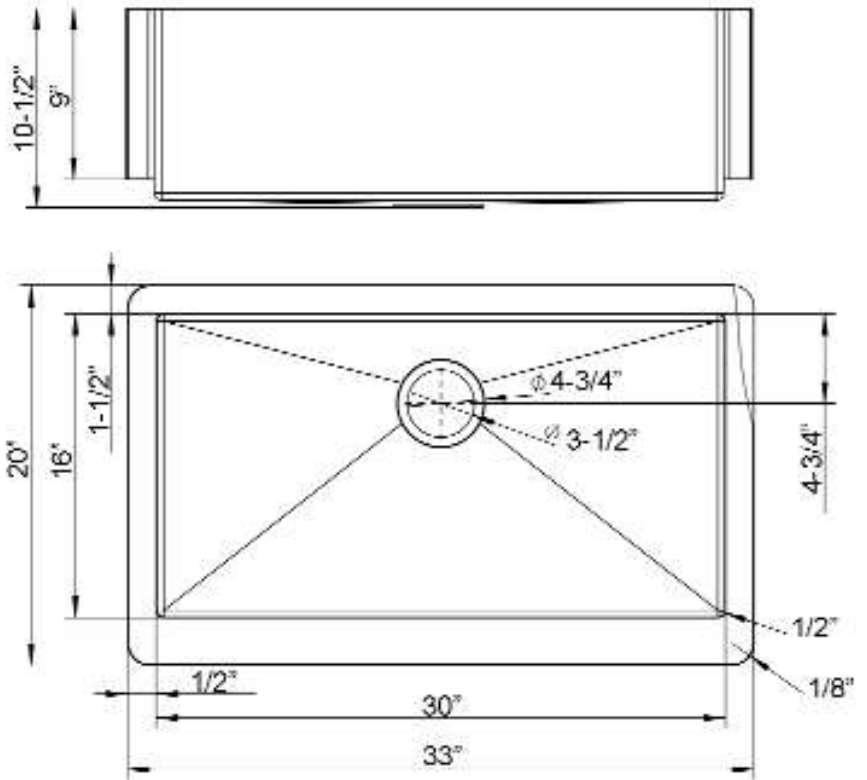

33" ADELPHIA SINGLE BOWL FARMER SINK

Cat. No.
FSSSB2006-SS

W: 33"

D: 20"

H: 10-1/2"

Apron Height: 9"

***Please do NOT cut hole without template or actual product.**

Interior Dimensions:

Basin Interior: 30" W x 16" D

Basin Depth: 10"

Features:

- ▶ Solid 16 gauge, 304 grade metal construction
- ▶ Coating and pads for sound insulation
- ▶ Tight radius corners
- ▶ Template included
- ▶ Easy maintenance with matte finish
- ▶ Rim width is 1-1/2"
- ▶ Drain is 3-1/2"
- ▶ Wire grid available to purchase separately, **FSSSB2006-Wire**

Dimensions of fixture are nominal and may vary within the range of tolerances established by ANSI Standard A112.19.2. Dimensions and specifications subject to change without notice.