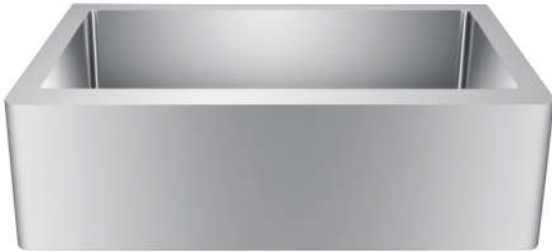

30" ADRIANO SINGLE BOWL FARMER SINK

Cat. No
FSSSB2004-SS

W: 30"
D: 20"
H: 10"

Features:

- ▶ Solid 16 gauge, 304 grade metal construction
- ▶ Coating and pads for sound insulation
- ▶ Tight radius corners
- ▶ Template included
- ▶ Easy maintenance with matte finish
- ▶ Rim width is 1-1/2"
- ▶ Front rim width 2-1/2"
- ▶ Drain is 3-1/2"
- ▶ Wire grid available to purchase separately, **FSSSB2004-Wire**

***Please do NOT cut hole without template or actual product.**

Interior Dimensions:

Basin Interior: 27" W x 16" D
Basin Depth: 9-3/4"

Dimensions of fixture are nominal and may vary within the range of tolerances established by ANSI Standard A112.19.2. Dimensions and specifications subject to change without notice.