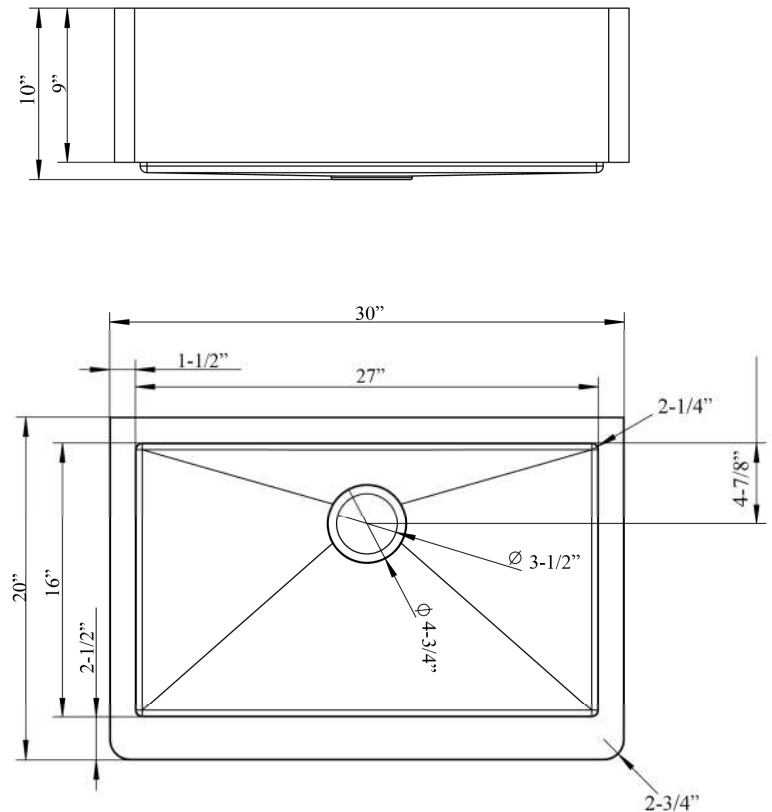

30" ADRIANO SINGLE BOWL FARMER SINK

Cat. No
FSSSB2004-SS

W: 30"
D: 20"
H: 10"

Features:

- ▶ Solid 16 gauge, 304 grade metal construction
- ▶ Coating and pads for sound insulation
- ▶ Tight radius corners
- ▶ Template included
- ▶ Easy maintenance with matte finish
- ▶ Rim width is 1-1/2"
- ▶ Front rim width 2-1/2"
- ▶ Drain is 3-1/2"
- ▶ Wire grid available to purchase separately, **FSSSB2004-Wire**

***Please do NOT cut hole without template or actual product.**

Interior Dimensions:

Basin Interior: 27" W x 16" D
Basin Depth: 9-3/4"

Dimensions of fixture are nominal and may vary within the range of tolerances established by ANSI Standard A112.19.2. Dimensions and specifications subject to change without notice.