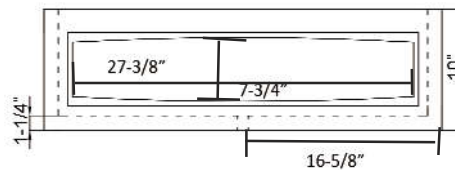

**Finish:**

**BM** Bamboo

**Top Measurements:**

W: 33"  
D: 18"  
H: 10"

**Bottom Measurements:**

30-3/4" x 15-5/8"

**\*Please do NOT cut hole without actual product.**

**Interior Bowl Dimensions:**

Basin Interior: 30-3/4" L x 15-5/8" W  
Basin Depth: 9-1/8"

Dimensions of fixture are nominal and may vary. Dimensions and specifications subject to change without notice.