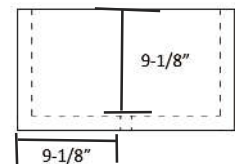

**Finish:**

**BM** Bamboo

**Top Measurements:**

W: 33"  
D: 18"  
H: 10"

**Bottom Measurements:**

30-3/4" x 15-5/8"

**\*Please do NOT cut hole without actual product.**

**Interior Bowl Dimensions:**

Basin Interior: 30-3/4" L x 15-5/8" W  
Basin Depth: 9-1/8"

Dimensions of fixture are nominal and may vary. Dimensions and specifications subject to change without notice.