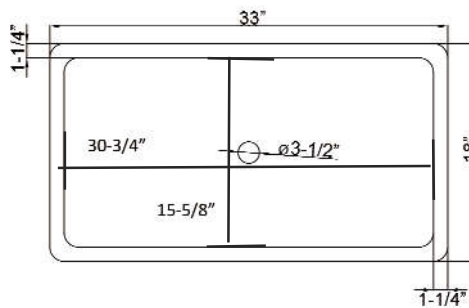

**Finish:**

**BM** Bamboo

**Top Measurements:**

W: 33"  
D: 18"  
H: 10"

**Bottom Measurements:**

30-3/4" x 15-5/8"

**\*Please do NOT cut hole without actual product.**

**Interior Bowl Dimensions:**

Basin Interior: 30-3/4" L x 15-5/8" W  
Basin Depth: 9-1/8"

Dimensions of fixture are nominal and may vary. Dimensions and specifications subject to change without notice.