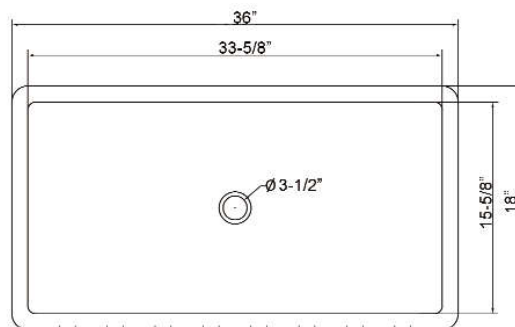

**Top Measurements:**

W: 36"  
D: 18"  
H: 10"

**Bottom Measurements:**

33-5/8" x 15-5/8"

**\*Please do NOT cut hole without  
actual product.**

**Finish:**

**BM** Bamboo

**Interior Bowl Dimensions:**

Basin Interior: 33-5/8" L x 15-5/8" W  
Basin Depth: 9-1/8"

Dimensions of fixture are nominal and may vary. Dimensions and specifications subject to change without notice.