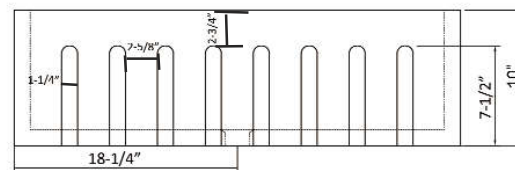

**Top Measurements:**

W: 36"  
D: 18"  
H: 10"

**Bottom Measurements:**

33-5/8" x 15-5/8"

**\*Please do NOT cut hole without  
actual product.**

**Finish:**

**BM** Bamboo

**Interior Bowl Dimensions:**

Basin Interior: 33-5/8" L x 15-5/8" W  
Basin Depth: 9-1/8"

Dimensions of fixture are nominal and may vary. Dimensions and specifications subject to change without notice.