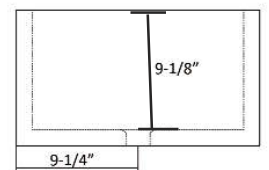

**Top Measurements:**

W: 36"  
D: 18"  
H: 10"

**Bottom Measurements:**

33-5/8" x 15-5/8"

**\*Please do NOT cut hole without  
actual product.**

**Finish:**

**BM** Bamboo

**Interior Bowl Dimensions:**

Basin Interior: 33-5/8" L x 15-5/8" W  
Basin Depth: 9-1/8"

Dimensions of fixture are nominal and may vary. Dimensions and specifications subject to change without notice.