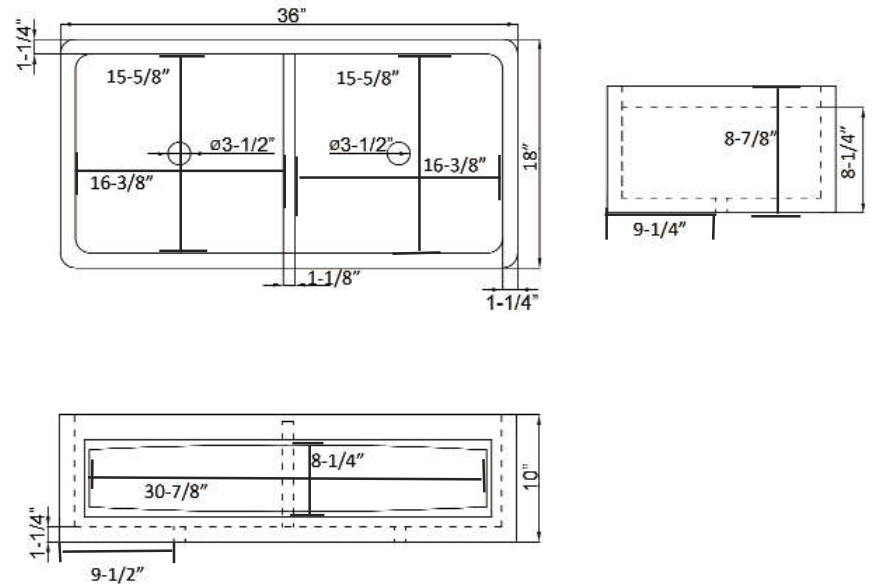

**36" POCO FRAME
DOUBLE BOWL FARMER
KITCHEN SINK**

Cat. No
FSBDB6504-BM

Features:

- ▶ Natural bamboo
- ▶ Double bowl
- ▶ Eco-friendly material
- ▶ Arched frame design, smooth plain front on opposite side
- ▶ Accommodates 3-1/2" drain
- ▶ Rim 1-1/4"
- ▶ Suitable for exposed front or under counter installation
- ▶ Surface is sanded and sealed
- ▶ Surface is protected with 4 coats of polyurathane

Top Measurements:

W: 36"
D: 18"
H: 10"

Bottom Measurements:

16-3/8" x 15-5/8" - 16-3/8" x 15-5/8"

Finish:

BM Bamboo

***Please do NOT cut hole without actual product.**

Interior Bowl Dimensions:

Basin Interior: 33-5/8" L x 15- 5/8" W
Basin Depth: 8-7/8"

Dimensions of fixture are nominal and may vary. Dimensions and specifications subject to change without notice.