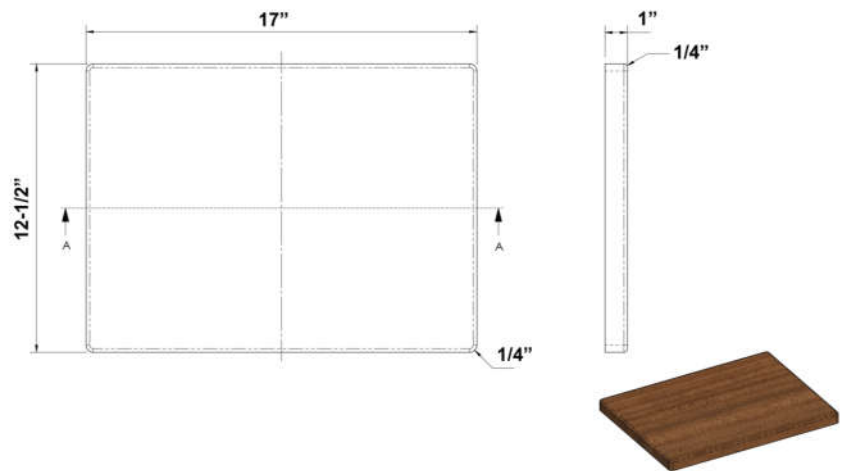

**CUTTING BOARD
FSAC FARM SINK,
WALNUT**

Cat. No
FSAC-CB1-WA

Features:

- ▶ Rests on ledge of Crofton farm sink
- ▶ Wooden cutting board

Finish:

WA Walnut

L: 17"
W: 12-1/2"
H: 1"

Dimensions of fixture are nominal and may vary within the range of tolerances established by ANSI Standard A112.19.2. Dimensions and specifications subject to change without notice.