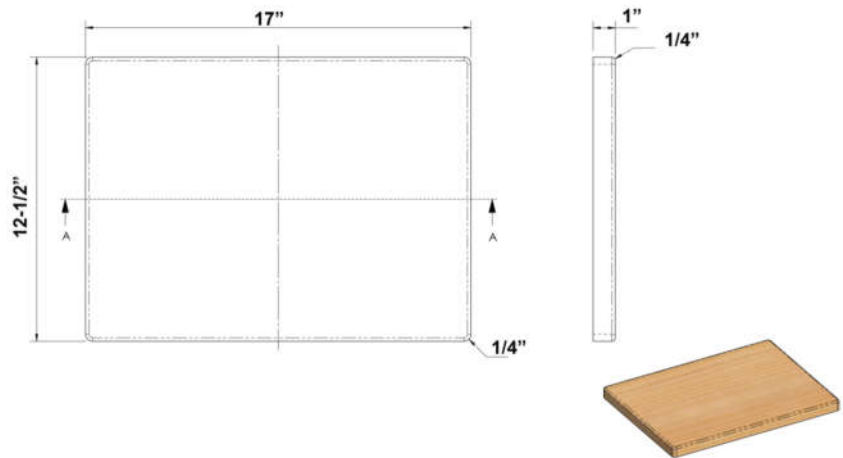

**CUTTING BOARD  
FOR FSAC FARM SINK ,  
BEECH**

Cat. No  
FSAC-CB1-BCH

L: 17"  
W: 12-1/2"  
H: 1"

**Features:**

- ▶ Rests on ledge of Crofton farm sink
- ▶ Wooden cutting board

**Finish:**

**BCH** Beech

Dimensions of fixture are nominal and may vary within the range of tolerances established by ANSI Standard A112.19.2. Dimensions and specifications subject to change without notice.