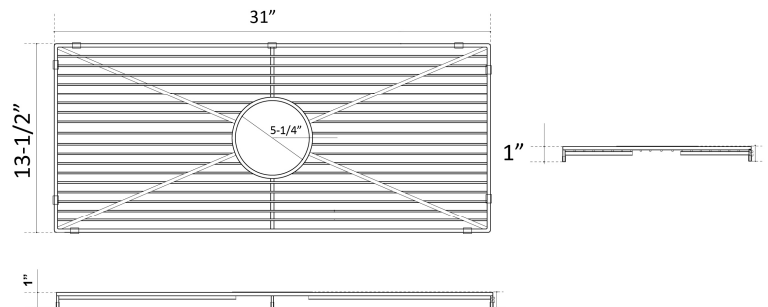

FS36FL WIRE GRID

Cat. No.
FS36FL Wire Grid

L: 31"
W: 13-1/2 "
H: 1"

Hole Diameter: 5-1/4 "

Features:

- ▶ Fits Bottom of FS36FL Farmer Sink
- ▶ Rubber Feet Covers Included
- ▶ Helps protect your sink bottom from heavy pots and pans

Finishes:

SS Stainless Steel

Dimensions and specifications subject to change without notice.