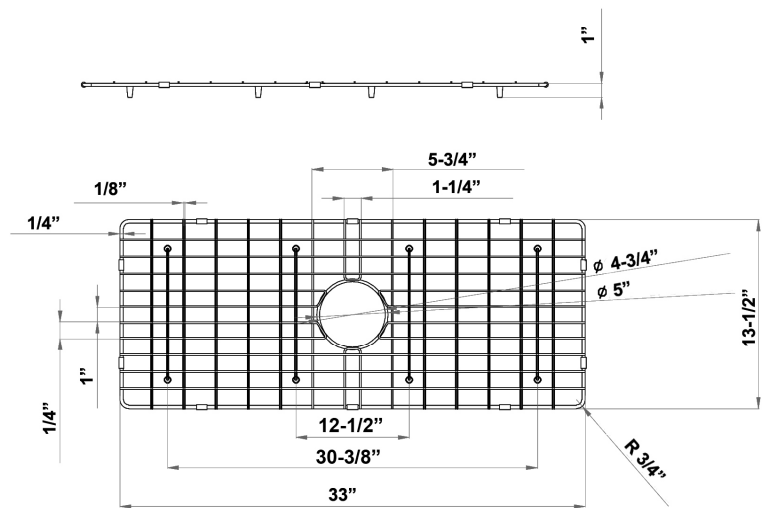

Dimensions and specifications subject to change without notice.