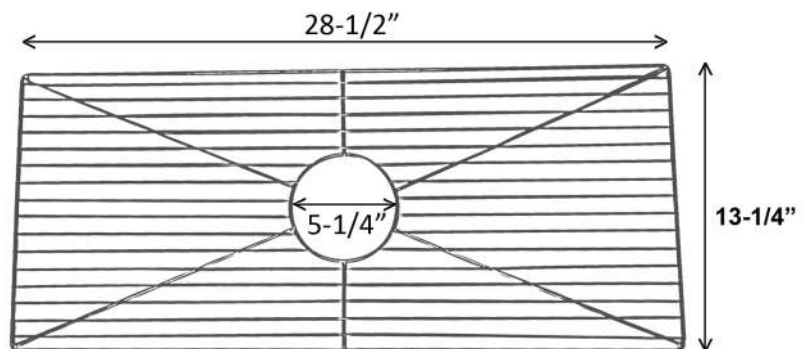

FS33RC WIRE GRID

Cat. No.
FS33RC Wire Grid

Sink not included

L: 28-1/2"
W: 13-1/4"
H: 1"

Hole Diameter: 5-1/4"

Features:

- ▶ Fits Bottom of FS33RC Farmer Sink
- ▶ Rubber Feet Covers Included
- ▶ Helps protect your sink bottom from heavy pots and pans

Finishes:

SS Stainless Steel

Dimensions and specifications subject to change without notice.