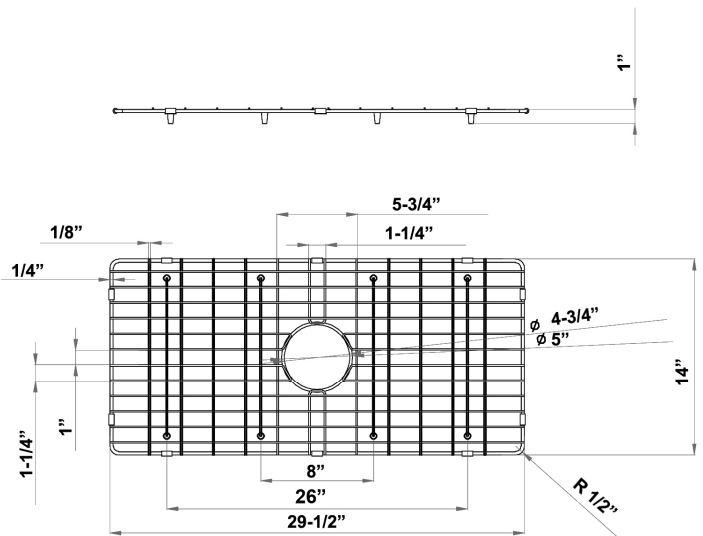

FS33 WIRE GRID

Cat. No.
FS33 Wire Grid

L: 29-1/2"
W: 14"
H: 1"

Hole Diameter: 5"

Features:

- ▶ Fits Bottom of FS33 Farmer Sink
- ▶ Black Rubber Feet Covers Included
- ▶ Helps protect your sink bottom from heavy pots and pans

Finishes:

SS Stainless Steel

Dimensions and specifications subject to change without notice.