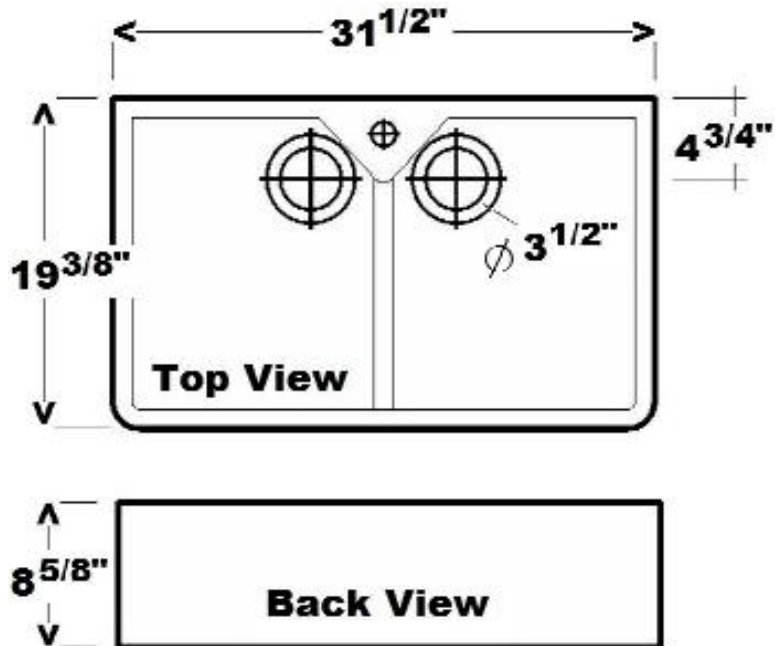

Colors:

WH White
BQ Bisque

Compliance Certification
Meets or exceeds the following
specifications: ASME
112.19.2.2013 for fine fire clay for
durability.

Top: 31-1/2" W x 19-3/8" D

Base: 31-1/2" W x 19-3/8" D

H: 8-5/8"

Interior Dimensions:

Each Basin: 14-1/8" W x 17" D
Basin Depth: 7"

Dimensions of fixture are nominal and may vary within the range of tolerances established by ANSI Standard A112.19.2. Dimensions and specifications subject to change without notice.