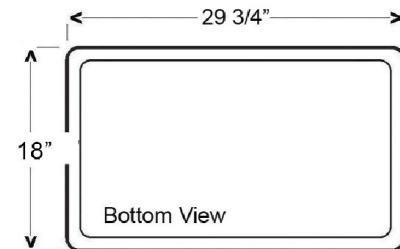

**30" ELLYCE SINGLE
BOWL FARMER SINK**

Cat. No
FS30PC

W: 29-³/₄"
D: 18"
H: 10"

Features:

- ▶ Constructed of Fireclay
- ▶ Center drain
- ▶ Single Bowl
- ▶ Accommodates 3-¹/₂" drain
- ▶ Flange extension not needed
- ▶ Finished on all 4 sides
- ▶ Can be use with FS30C Wire Grid

Interior Bowl Dimensions:

Basin Interior: 27-¹/₂" X 15-³/₄"

Basin Depth: 8-¹/₂"

Dimensions of fixture are nominal and may vary within the range of tolerances established by ANSI Standard A112.19.2.2013. Dimensions and specifications subject to change without notice.