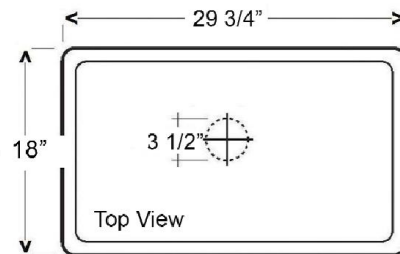

**30" ELLYCE SINGLE
BOWL FARMER SINK**

Cat. No
FS30PC

W: 29-³/₄"
D: 18"
H: 10"

Features:

- ▶ Constructed of Fireclay
- ▶ Center drain
- ▶ Single Bowl
- ▶ Accommodates 3-¹/₂" drain
- ▶ Flange extension not needed
- ▶ Finished on all 4 sides
- ▶ Can be use with FS30C Wire Grid

Interior Bowl Dimensions:

Basin Interior: 27-¹/₂" X 15-³/₄"

Basin Depth: 8-¹/₂"

Dimensions of fixture are nominal and may vary within the range of tolerances established by ANSI Standard A112.19.2.2013. Dimensions and specifications subject to change without notice.