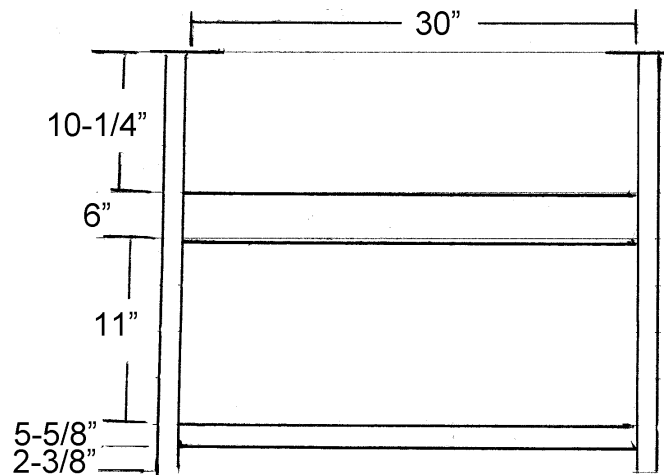

## Stand:

W: 36"

D: 19-1/4"

H: 36"

Deck: 4" x 4" x 4"

Opening: 30" x 10-1/4" x 18-1/8"

Dimensions and specifications subject to change without notice.