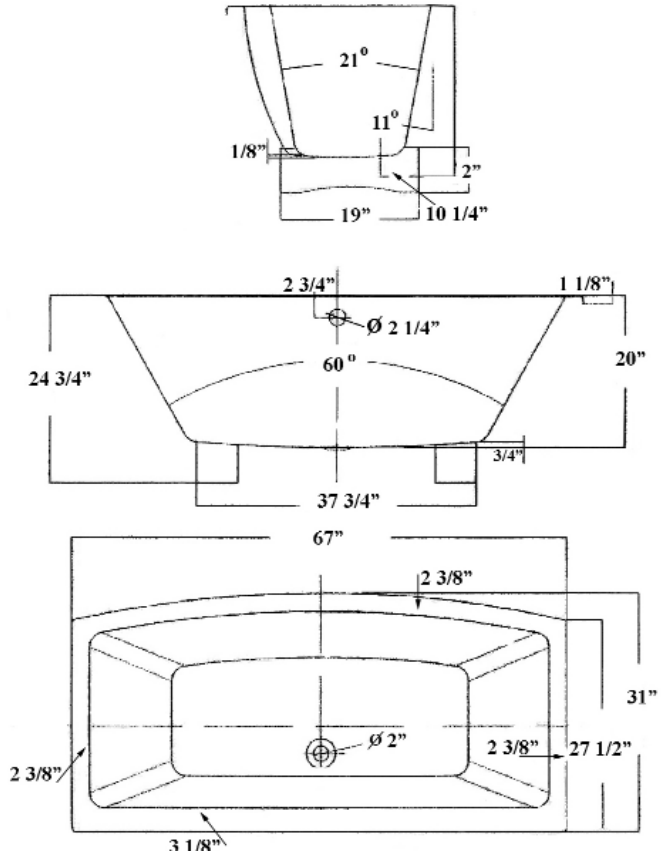

67" ATHENS TUB CAST IRON

Cat. No.
CTSQN67

L: 67"
W: 31"
H: 24-3/4" (from floor to top of tub)

Features:

- ▶ Inside finish is white enamel
- ▶ Tub exterior is white (epoxy)
- ▶ No faucet holes
- ▶ Pre-drilled overflow hole
- ▶ Non-skid strips
- ▶ Ebony colored wooden laminate block feet with protective urethane coating
- ▶ 8" Deck holes can be drilled upon request, tubs that have been drilled 8" deck holes are special order and not returnable

- Faucet: Part# **4602, 4604 or 7082**
- Rigid freestanding supplies: part **#4502**
- Leg tub drain: part **#5599**

Gallon Capacity: 55
Shipping Weight: 560 lbs.
Empty Weight: 360 lbs.
Filled Weight: 785 lbs.

Dimensions of fixture are nominal and may vary within the range of tolerances established by ANSI Standard A112.19.2. Dimensions and specifications subject to change without notice.