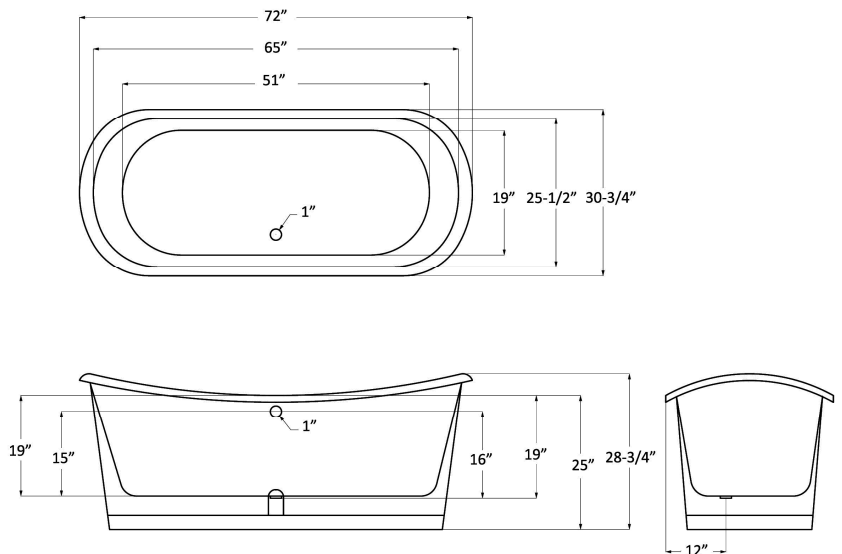

ISABELLA 72" CAST IRON BATEAU TUB

Cat.No.
CTBATN72-SAC

Features:

- ▶ Cast Iron tub wrapped in metal skirt
- ▶ Smooth antique copper skirt
- ▶ No faucet holes
- ▶ Available with or without overflow
- ▶ Non-returnable
- ▶ Tub is thoroughly inspected before shipment

L: 72"
W: 30-3/4"
H: 28-3/4"

Water depth: 19" to top of tub
Water depth: 15" to overflow
Overflow hole diameter: 1"

This tub is cast iron with a smooth antique copper finish highlighting the beauty of the natural metal.

Note

To prevent the accumulation of standing water under your tub base we recommend using a bead of silicone between the base and the floor.

Gallon Capacity with OF: 55
Shipping Weight: 574lbs
Empty Weight: 514 lbs.
Filled Weight with OF: 971 lbs.

Dimensions of fixture are nominal and specifications subject to change without notice.