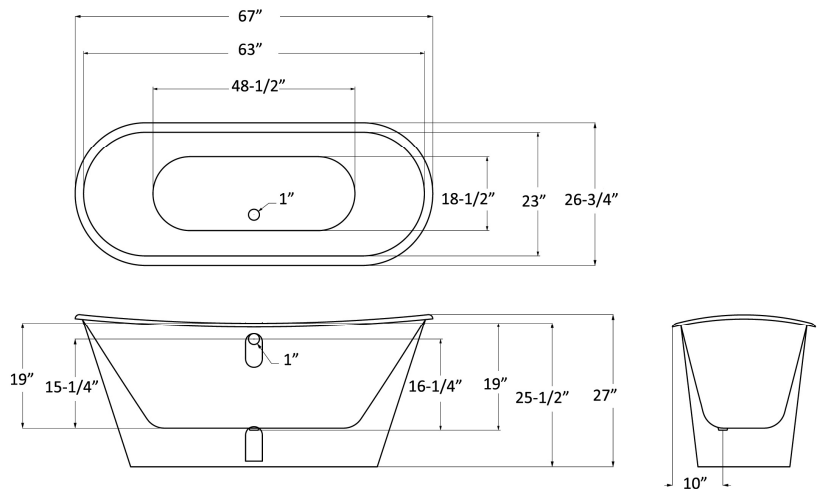

Dimensions of fixture are nominal and specifications subject to change without notice.

02/07/2020

P 847•244•1234

www.barclayproducts.com