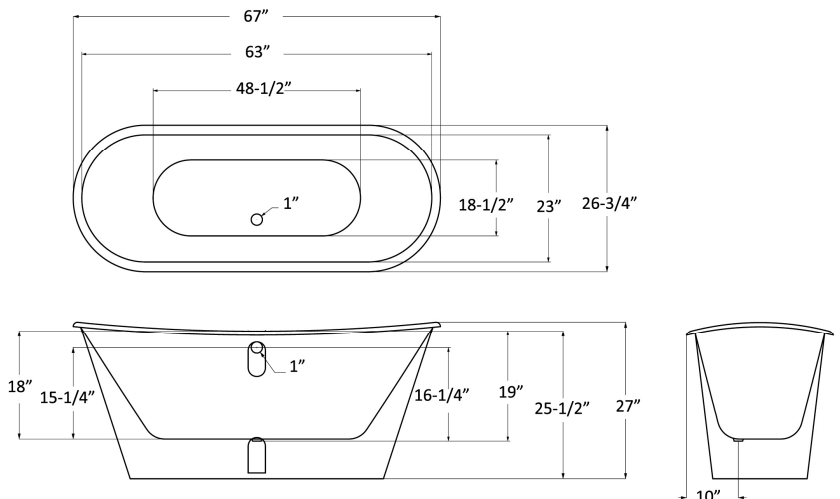

Dimensions of fixture are nominal and specifications subject to change without notice.

02/07/2020

P 847•244•1234 | www.barclayproducts.com