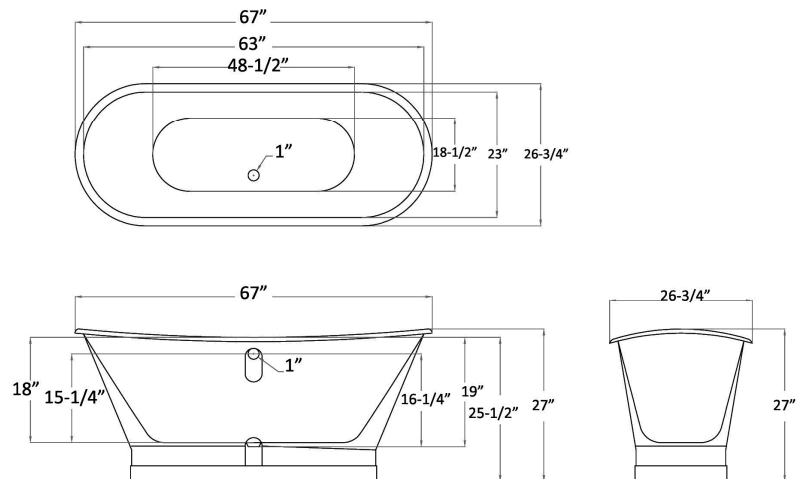

Dimensions of fixture are nominal and specifications subject to change without notice.

02/07/2020

P 847•244•1234

www.barclayproducts.com