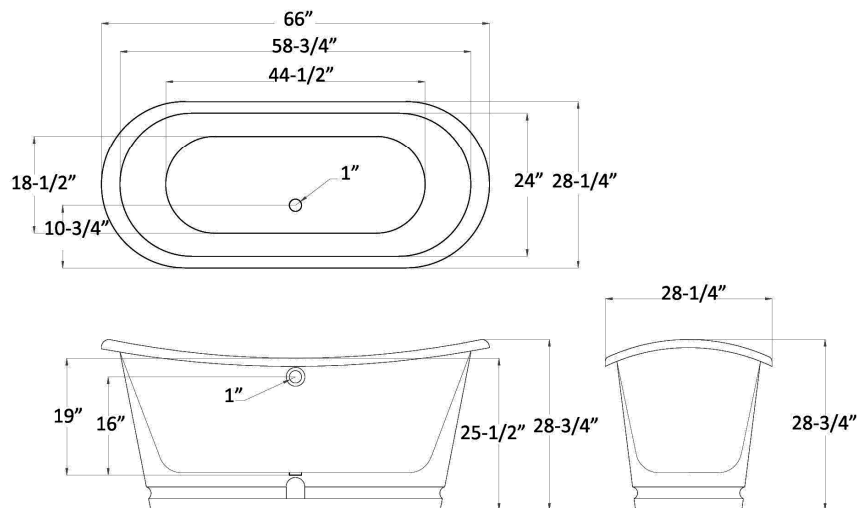

# CLEOPATRA 66" CAST IRON BATEAU TUB

Cat.No.  
CTBATN66-10GD

L: 66"  
W: 28-1/4"  
H: 28-3/4"

Water depth: 19" to top of tub  
Water depth: 16" to overflow

This tub is cast iron encased in a stainless steel skirt with a polished gold finish.

**The following is recommended for CTBATN66-10GD:**

- Faucet: part#4602, 4604, or 4022
- Rigid, freestanding supplies: part #4502
- Freestanding filler: part #7934, 7952, or 7918  
(Supplies included with filler)
- Leg tub drain: #5599

**Note**

To prevent the accumulation of standing water under your tub base we recommend using a bead of silicone between the base and the floor.

Gallon Capacity with OF: 60  
Shipping Weight: 552 lbs  
Empty Weight: 492 lbs.  
Filled Weight with OF: 990 lbs.

Dimensions of fixture are nominal and specifications subject to change without notice.

02/07/2020

P 847•244•1234 | www.barclayproducts.com