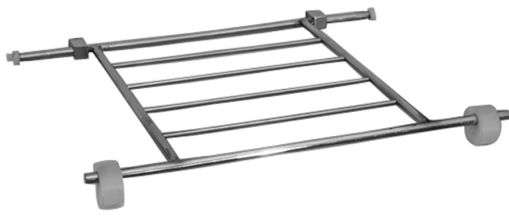

**CS520
WIRE GRID**

Cat. No.
CS520 Wire Grid

L: 16-1/4"
W: 13"
H: 3/8"

Hole Diameter: 3/8"

Rubber diameter: 1-3/8"
Rubber thickness: 3/4"

Features:

- ▶ Stainless Steel Construction
- ▶ Fits top of CS520 cleaner sink
- ▶ Includes the 2 rubber feet and 2 metal connectors

Finishes:

SS Stainless Steel

Dimensions and specifications subject to change without notice.