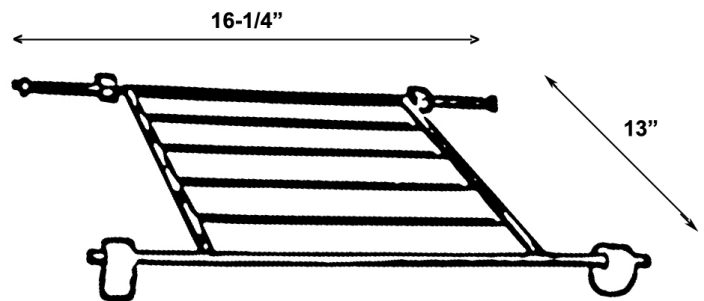

**CS520
WIRE GRID**

Cat. No.
CS520 Wire Grid

L: 16-1/4"
W: 13"
H: 3/8"

Hole Diameter: 3/8"

Rubber diameter: 1-3/8"
Rubber thickness: 3/4"

Features:

- ▶ Stainless Steel Construction
- ▶ Fits top of CS520 cleaner sink
- ▶ Includes the 2 rubber feet and 2 metal connectors

Finishes:

SS Stainless Steel

Dimensions and specifications subject to change without notice.