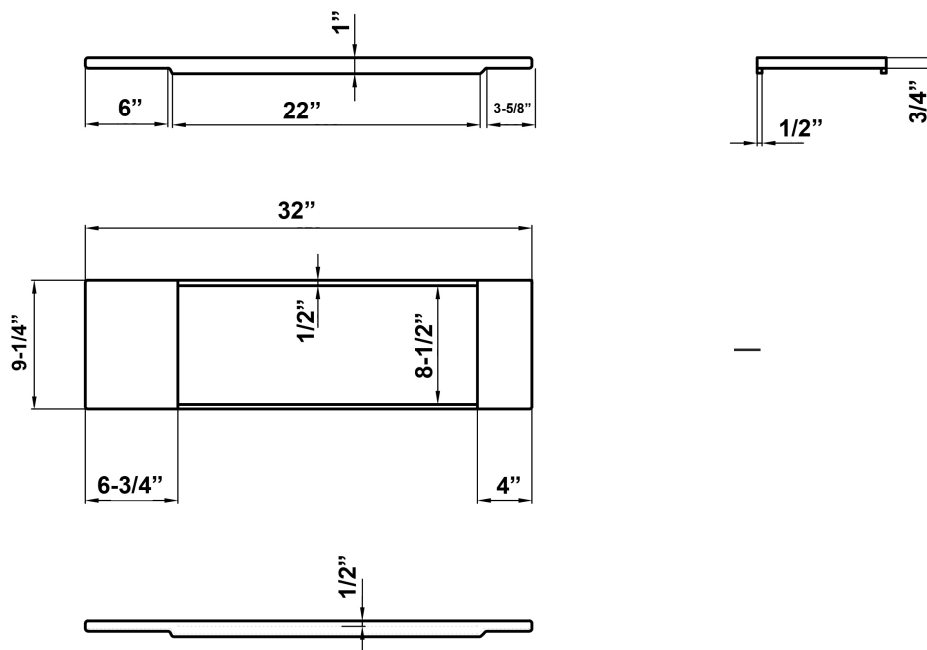

## Features:

- ▶ Acrylic construction
- ▶ Rest across tub rims
- ▶ 3 Basket style compartments
- ▶ Rectangular center tray is 8-1/2" x 21-1/4"
- ▶ Ends trays are 4" x 9-1/4" and 6-3/4" x 9-1/4"

## Finishes:

**WH** White

Length Adjustable: Max 32"  
Min 22"

End Width: 6-3/4"

Dimensions and specifications subject to change without notice.