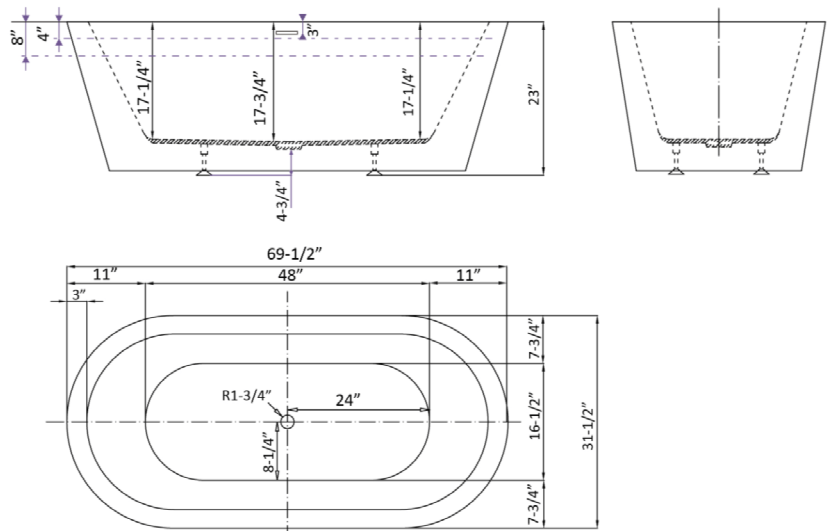

**ROSARIO 70"  
FREESTANDING  
OVAL TUB**

Cat. No.  
ATOVN70LIG-XX

L: 69-1/2"  
W: 31-1/2"  
H: 23"

Water depth: 17-5/8" to top of tub  
Water depth: 13-3/8" to overflow  
Overflow hole diameter: 3-3/4"  
Center drain to back of rim: 15-3/4"  
Sitting area: 16-1/2"

Gallon Capacity: 51  
Shipping Weight: 164 lbs.  
Empty Weight: 104 lbs.  
Filled Weight: 554 lbs.

**Features:**

- ▶ Interior and exterior walls acrylic sheets
- ▶ Overflow slot with integrated drain
- ▶ Drain included
- ▶ Drain and overflow cover included
- ▶ Rim is 3" wide
- ▶ Angle slope of tub: 69°
- ▶ No faucet holes
- ▶ Includes built-in adjusters
- ▶ Tub is thoroughly inspected before shipment
- ▶ Option to add foam insulation between tub walls available

Dimensions of fixture are nominal and specifications subject to change without notice.