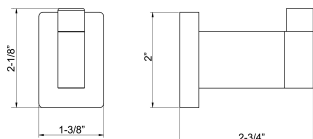

Finishes

- CP** Polished Chrome
- BN** Brushed Nickel
- MB** Matte Black
- AB** Antique Brass
- ORB** Oil Rubbed Bronze

NAYLAND ACCESSORIES

L: 1-3/8"
W: 2-3/4"
H: 2-1/8"

ARH104
Nayland Robe Hook

L: 7-1/4"
W: 3"
H: 1-3/8"

ATPH104
Nayland Toilet Paper Holder

L: 6-3/4"
W: 2-3/4"
H: 5-5/8"

ATR104
Nayland Towel Ring

L: 21-1/4"
W: 2-3/4"
H: 1-3/8"

ATB104-18
Nayland Towel Bar 18"

L: 27-1/4"
W: 3-7/8"
H: 1-3/8"

ATB104-24
Nayland Towel Bar 24"

L: 20"
W: 5-1/2"
H: 2-1/8"

AGS104-CP
Nayland Glass Shelf

Dimensions and specifications subject to change without notice.