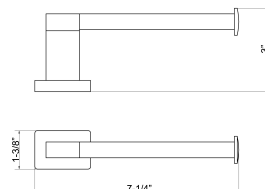

Finishes

- CP** Polished Chrome
- BN** Brushed Nickel
- MB** Matte Black
- AB** Antique Brass
- ORB** Oil Rubbed Bronze

NAYLAND ACCESSORIES

L: 1-3/8"
W: 2-3/4"
H: 2-1/8"

ARH104
Nayland Robe Hook

L: 7-1/4"
W: 3"
H: 1-3/8"

ATPH104
Nayland Toilet Paper Holder

L: 6-3/4"
W: 2-3/4"
H: 5-5/8"

ATR104
Nayland Towel Ring

L: 21-1/4"
W: 2-3/4"
H: 1-3/8"

ATB104-18
Nayland Towel Bar 18"

L: 27-1/4"
W: 3-7/8"
H: 1-3/8"

ATB104-24
Nayland Towel Bar 24"

L: 20"
W: 5-1/2"
H: 2-1/8"

AGS104-CP
Nayland Glass Shelf

Dimensions and specifications subject to change without notice.