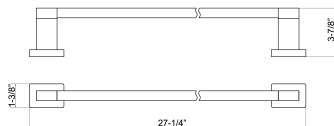

ATPH104
Nayland Toilet Paper Holder

L: 6-3/4"
W: 2-3/4"
H: 5-5/8"

ATR104
Nayland Towel Ring

L: 21-1/4"
W: 2-3/4"
H: 1-3/8"

ATB104-18
Nayland Towel Bar 18"

L: 27-1/4"
W: 3-7/8"
H: 1-3/8"

ATB104-24
Nayland Towel Bar 24"

L: 20"
W: 5-1/2"
H: 2-1/8"

AGS104-CP
Nayland Glass Shelf

Dimensions and specifications subject to change without notice.