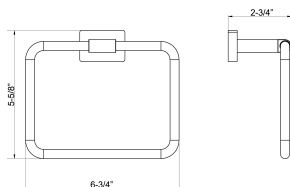

Finishes

- CP** Polished Chrome
- BN** Brushed Nickel
- MB** Matte Black
- AB** Antique Brass
- ORB** Oil Rubbed Bronze

NAYLAND ACCESSORIES

L: 1-3/8"
W: 2-3/4"
H: 2-1/8"

ARH104
Nayland Robe Hook

L: 7-1/4"
W: 3"
H: 1-3/8"

ATPH104
Nayland Toilet Paper Holder

L: 6-3/4"
W: 2-3/4"
H: 5-5/8"

ATR104
Nayland Towel Ring

L: 21-1/4"
W: 2-3/4"
H: 1-3/8"

ATB104-18
Nayland Towel Bar 18"

L: 27-1/4"
W: 3-7/8"
H: 1-3/8"

ATB104-24
Nayland Towel Bar 24"

L: 20"
W: 5-1/2"
H: 2-1/8"

AGS104-CP
Nayland Glass Shelf

Dimensions and specifications subject to change without notice.