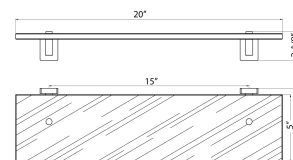

ATPH104
Nayland Toilet Paper Holder

L: 6-3/4"
W: 2-3/4"
H: 5-5/8"

ATR104
Nayland Towel Ring

L: 21-1/4"
W: 2-3/4"
H: 1-3/8"

ATB104-18
Nayland Towel Bar 18"

L: 27-1/4"
W: 3-7/8"
H: 1-3/8"

ATB104-24
Nayland Towel Bar 24"

L: 20"
W: 5-1/2"
H: 2-1/8"

AGS104-CP
Nayland Glass Shelf

Dimensions and specifications subject to change without notice.