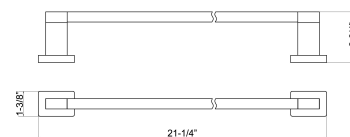

ATPH104
Nayland Toilet Paper Holder

L: 6-3/4"
W: 2-3/4"
H: 5-5/8"

ATR104
Nayland Towel Ring

L: 21-1/4"
W: 2-3/4"
H: 1-3/8"

ATB104-18
Nayland Towel Bar 18"

L: 27-1/4"
W: 3-7/8"
H: 1-3/8"

ATB104-24
Nayland Towel Bar 24"

L: 20"
W: 5-1/2"
H: 2-1/8"

AGS104-CP
Nayland Glass Shelf

Dimensions and specifications subject to change without notice.