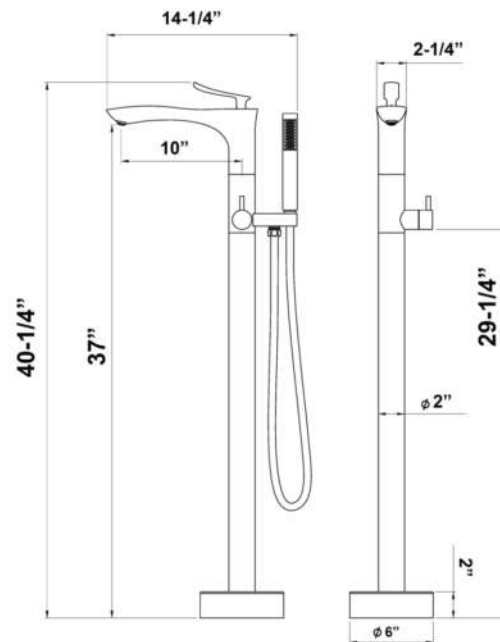

KAYLA FREESTANDING TUB FILLER WITH HAND SHOWER

Cat. No.
7974

Features:

- ▶ Spout reach is 10"
- ▶ Flow rate 7.8 GMP (80 PSI)
- ▶ 1/2" NPSM Water connection
- ▶ Rough-In Included
- ▶ Solid brass construction
- ▶ Hand held handshower flow rate 1.6 GPM (80 PSI)
- ▶ Metal handle on handshower
- ▶ Ceramic disc cartridges
- ▶ 33-7/8" x 1/2" female flexible inlet pipes
- ▶ Available in 5 finishes

Finishes:

- BN** Brushed nickel
- CP** Polished Chrome
- ORB** Oil Rubbed Bronze
- MB** Matte Black
- BGD** Brushed Gold

D: 14-1/4"
W: 6"
H: 40-1/4"

Use on concrete floors requires special installation. We recommend using a plumbing professional.

Dimensions are nominal and may vary. Dimensions and specifications subject to change without notice.