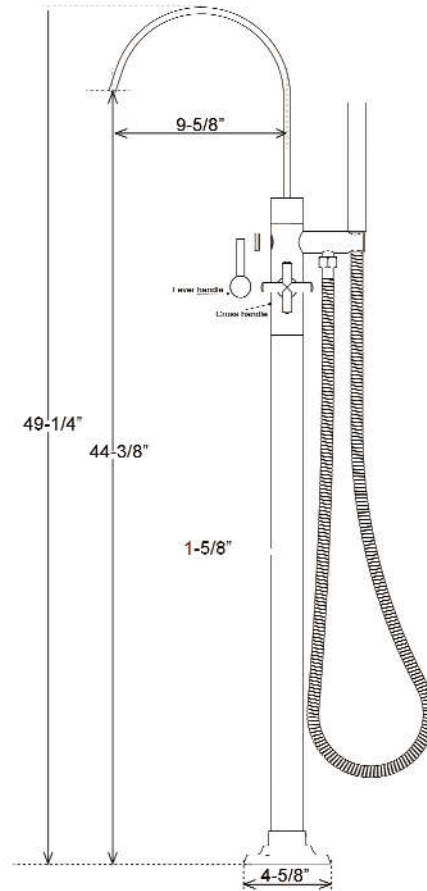

DIXVILLE FREESTANDING TUB FILLER

Cat. No.
7954MC-7954ML

Features:

- ▶ Spout reach is 9-5/8"
- ▶ Flow rate 6.34 GPM (80 PSI)
- ▶ Rough- In Valve Included
- ▶ Push button diverter
- ▶ 1/2" NPSM Water Connection
- ▶ Wand Style Hand Shower flow rate 1.6 GPM (80 PSI)
- ▶ Available in 4 finishes
- ▶ Ceramic disc cartridges
- ▶ 7954MC (metal Cross handles) & 7954ML (Metal lever handles)
- ▶ Actual Weight 13LBS

Finishes:

- BN** Brushed Nickel
- CP** Polished Chrome
- PN** Polished Nickel
- ORB** Oil Rubbed Bronze

D: 11-7/8"
W: 4-5/8"
H: 49-1/4"

Dimensions are nominal and may vary. Dimensions and specifications subject to change without notice.