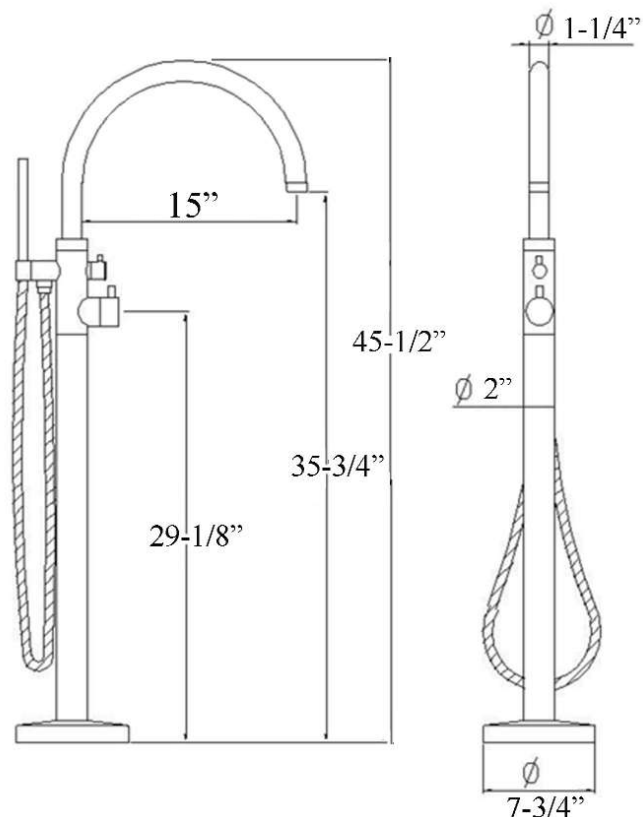

BIANCA FREESTANDING TUB FILLER

Cat. No.
7902

W: 7-3/4"
H: 45-1/2"

Features:

- ▶ Gooseneck swivel spout
- ▶ Spout reach is 15"
- ▶ Flow rate 6 GPM
- ▶ Rough-In Valve Included
- ▶ Flow rate handshower 2.5 GPM. Optional regulator in parts bag reduces flow rate to 2.0 GPM for CA requirements.
- ▶ Includes flexible supplies
- ▶ Single level ceramic mixer cartridge
- ▶ Push button diverter
- ▶ Hand shower hose 55"
- ▶ 1/2" NPT connection under floor
- ▶ Mounts to wood or tile floor
- ▶ Available in 2 finishes

Finishes:

- CP** Polished Chrome
BN Brushed Nickel

Dimensions are nominal and may vary. Dimensions and specifications subject to change without notice.