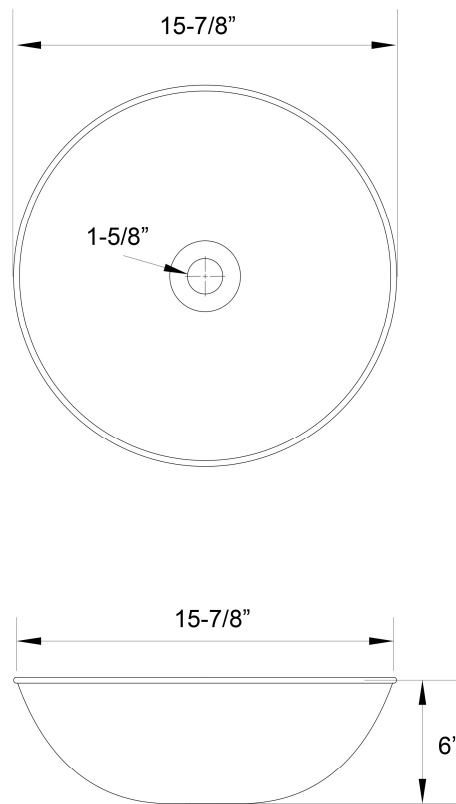

Dimensions of fixture are nominal and may vary. Dimensions and specifications subject to change without notice.