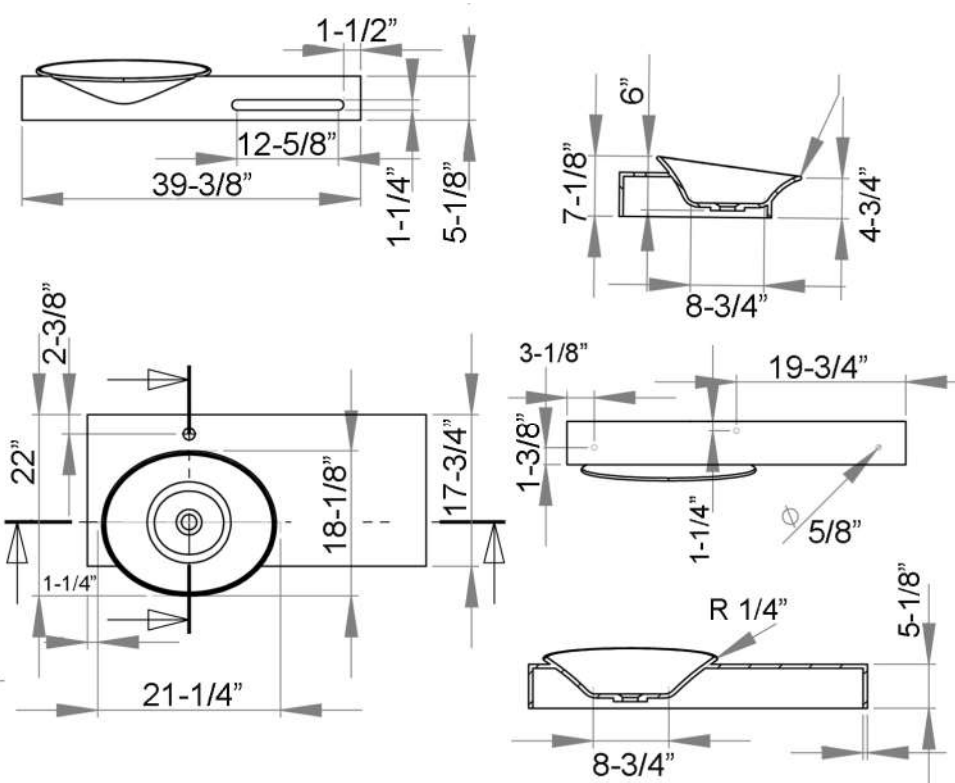

SOUSA RESIN BASIN

Cat. No
7-558

Features:

- ▶ For wall-hung applications
- ▶ Constructed of solid surface resin
- ▶ Color is same throughout
- ▶ Available in Matte (7-558WH) or Gloss (7-558WH-GL) finish
- ▶ Non-porous surface is stain and bacteria resistant
- ▶ No Overflow
- ▶ Includes built-in towel holder
- ▶ Pre-drilled with one faucet hole

Colors

WH White **WHGL** White Gloss

Base:

W: 39-³/₈"

D: 19-³/₄"

Bowl:

Top Diameter: 21-¹/₄"

Bottom Diameter: 8-³/₄"

Height: 6"

Interior Dimensions:

Diameter: 18-¹/₈"

Depth: 4-³/₄"