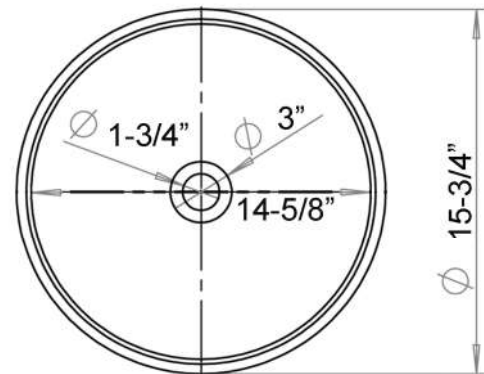

## Colors

WH White

WHGL White Gloss

W: 15-3/4"  
D: 15-3/4"  
Above Counter Height: 4-5/8"

**\*Please do NOT drill hole without actual product.**

## Interior Dimensions:

Basin Interior: 14-5/8"  
Basin Depth: 3-1/2"