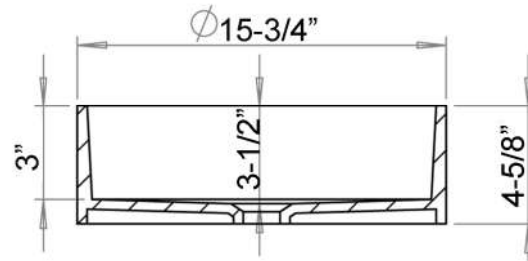

## Colors

WH White

WHGL White Gloss

W: 15-3/4"  
D: 15-3/4"  
Above Counter Height: 4-5/8"

**\*Please do NOT drill hole without actual product.**

## Interior Dimensions:

Basin Interior: 14-5/8"  
Basin Depth: 3-1/2"