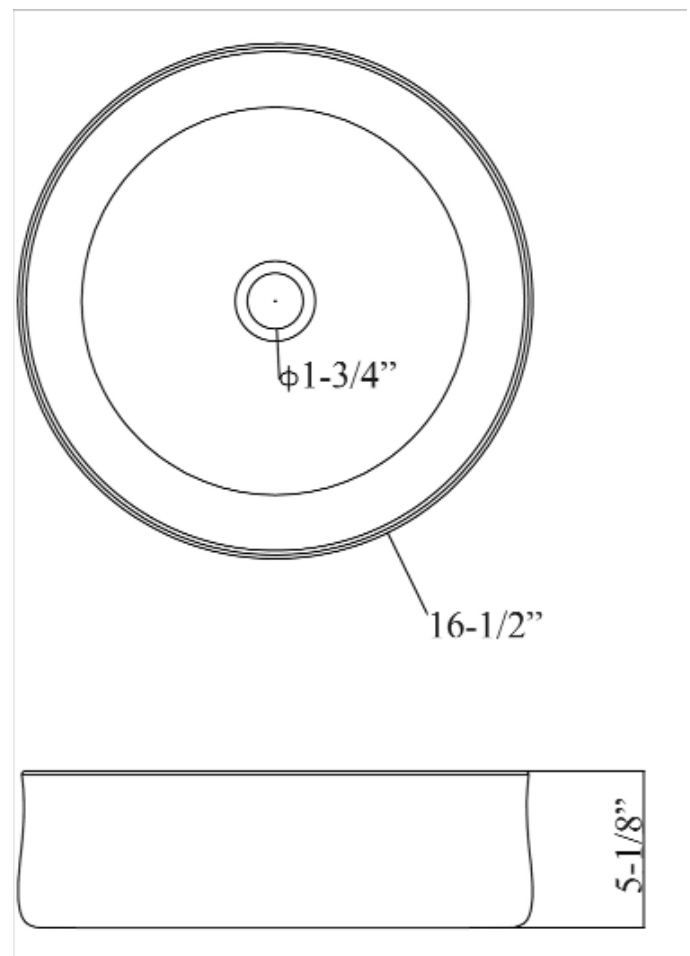

**GRENADA
ROUND BAMBOO
VESSEL SINK**

Cat. No
7-495

Top Diameter: 16-1/2"
Bottom Diameter: 14-1/4"
Above counter height: 5-1/8"

Interior Dimensions:

Diameter: 14"
Basin depth: 4"

Features:

- ▶ Made of natural bamboo
- ▶ No overflow
- ▶ Rim 1-1/4"
- ▶ Use with grid drain 5601 or Umbrella drain UD701

Due to the handmade nature of the products, there will be some variation in sizes, hammering and finish.

07/06/2018

P 847•244•1234

www.barclayproducts.com