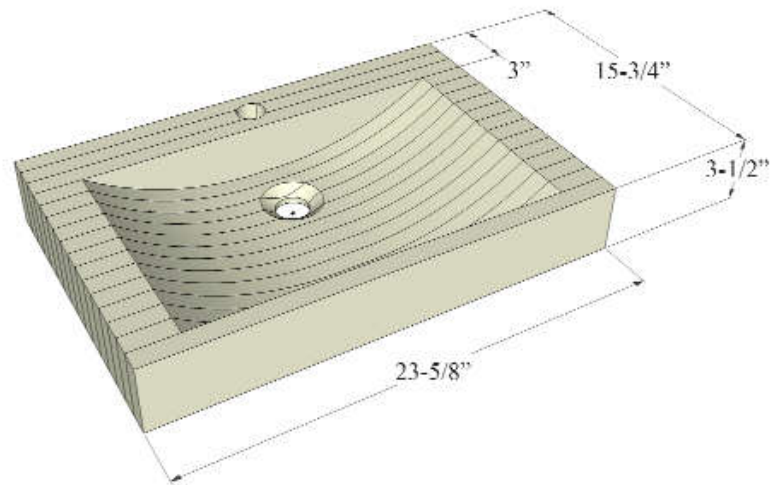

SAMOS ABOVE COUNTER BASIN

Cat. No
7-476 & 7-476M

Teak

Mahogany

Top and Bottom of Basin: $23\frac{5}{8}'' \times 15\frac{3}{4}''$
Above Counter Height: $3\frac{1}{2}''$

Interior dimensions: $18\frac{3}{4}'' \times 12''$
Basin depth: $2\frac{1}{2}''$
Back of sink to center drain: $5\frac{3}{4}''$

Features:

- ▶ Made of natural wood
- ▶ Available in teak (7-476) or mahogany (7-476M)
- ▶ No overflow
- ▶ 3" Rim
- ▶ Pre-drilled faucet hole
- ▶ Use with grid drain **5601** or Umbrella drain **UD701**
- ▶ Deck thickness for faucet is 1"