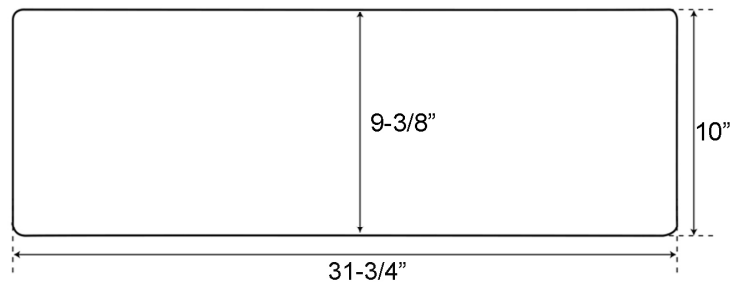

FARMER KITCHEN SINK

Cat. No.
6941

Features:

- ▶ 16 Gauge Metal
- ▶ Single Bowl
- ▶ 1- $\frac{3}{4}$ " Rim
- ▶ Accomodates 3- $\frac{1}{2}$ " drain
- ▶ Copper has natural bacteria fighting properties
- ▶ Copper is a living finish and will patina over time
- ▶ No Overflow

Interior Dimensions:

Basin: 28- $\frac{1}{8}$ " x 17- $\frac{1}{4}$ "
Basin Depth: 9- $\frac{3}{8}$ "

Dimensions of fixture are nominal and may vary. Dimensions and specifications subject to change without notice.