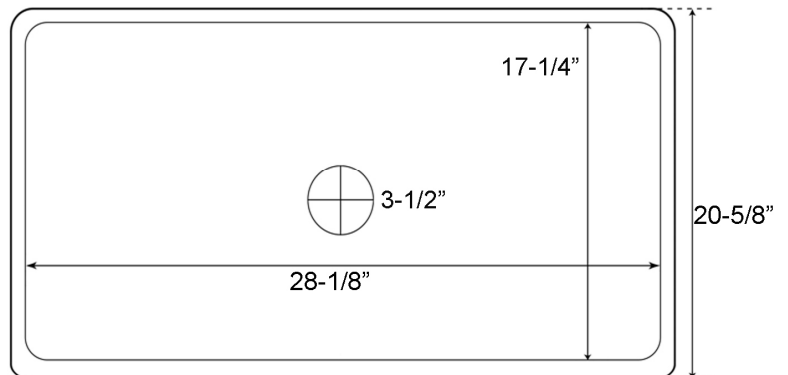

FARMER KITCHEN SINK

Cat. No.
6941

Features:

- ▶ 16 Gauge Metal
- ▶ Single Bowl
- ▶ 1- $\frac{3}{4}$ " Rim
- ▶ Accomodates 3- $\frac{1}{2}$ " drain
- ▶ Copper has natural bacteria fighting properties
- ▶ Copper is a living finish and will patina over time
- ▶ No Overflow

Interior Dimensions:

Basin: 28- $\frac{1}{8}$ " x 17- $\frac{1}{4}$ "
Basin Depth: 9- $\frac{3}{8}$ "

Dimensions of fixture are nominal and may vary. Dimensions and specifications subject to change without notice.