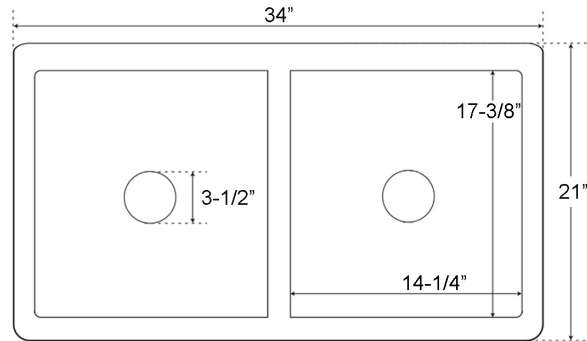

Finishes:

AC Hammered Antique Copper

Compliance Certification
Material is consistent with
UNS C81100 Copper Casting
Alloy with respect to chemical
composition.

W: 34"
D: 21"
H: 9-1/2"

Interior Dimensions:

Basin: 14-1/4" x 17-3/8" Each Bowl
Basin Depth: 9-1/4"

Dimensions of fixture are nominal and may vary. Dimensions and specifications subject to change without notice.