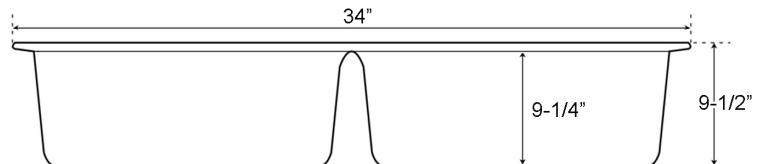

DROP IN KITCHEN SINK

Cat. No.
6922

Features:

- ▶ 16 Gauge Metal
- ▶ Double Bowl
- ▶ 1-3/4" Rim
- ▶ Accomodates 3-1/2" drain
- ▶ Copper has natural bacteria fighting properties
- ▶ Copper is a living finish and will patina over time
- ▶ No Overflow

Finishes:

AC Hammered Antique Copper

Compliance Certification
Material is consistent with
UNS C81100 Copper Casting
Alloy with respect to chemical
composition.

W: 34"
D: 21"
H: 9-1/2"

Interior Dimensions:

Basin: 14-1/4" x 17-3/8" Each Bowl
Basin Depth: 9-1/4"

Dimensions of fixture are nominal and may vary. Dimensions and specifications subject to change without notice.