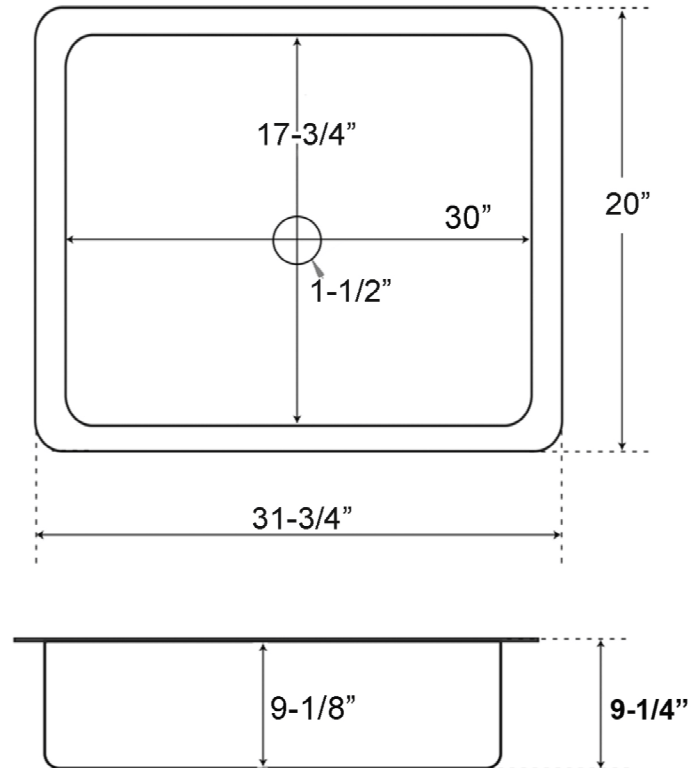

32" RHODES SINGLE BOWL DROP-IN SINK

Cat. No.
6921

Features:

- ▶ 16 Gauge Metal
- ▶ Single Bowl
- ▶ Drop In
- ▶ 1" Flat rim
- ▶ Copper has natural bacteria fighting properties
- ▶ Copper is a Living Finish and will Patina Over Time
- ▶ No Overflow

Finishes:

AC Hammered Antique Copper

Compliance Certification
Material is consistent with
UNS C81100 Copper Casting
Alloy with respect to chemical
composition.

W: 31-³/₄"
D: 20"
H: 9-¹/₄"

Interior Dimensions:

Basin Interior: 30" x 17-³/₄"
Basin Depth: 9-¹/₈"

Dimensions of fixture are nominal and may vary. Dimensions and specifications subject to change without notice.