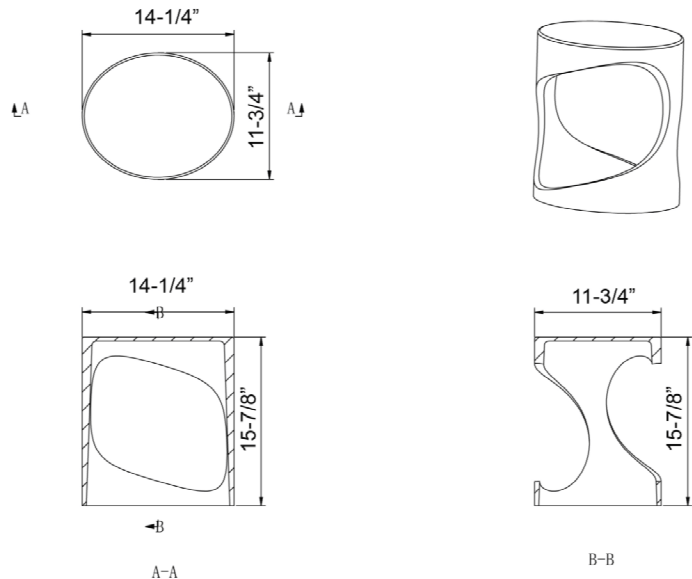

## Features:

- ▶ Durable resin construction
- ▶ Available in Matte or Gloss finish
- ▶ Sleek contemporary style
- ▶ For use in or out of shower
- ▶ Maximum weight capacity is 440 lbs.

### Overall Dimensions:

Width: 14-1/4"  
Depth: 11-3/4"  
Height: 15-7/8"

Dimensions of fixture are nominal and may vary. Dimensions and specifications subject to change without notice.