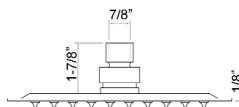

ELIAN SHOWER HEAD

Cat. No.
5900

Features:

- ▶ Square shower head
- ▶ Wall-mount
- ▶ 304 Grade stainless steel
- ▶ Flow Rate is 2 GPM
- ▶ ½" Connection thread
- ▶ Available in 5 sizes: 8" (5900-8), 10" (5900-10), 12" (5900-12), 14" (5900-14), 16" (5900-16)
- ▶ Available in 2 finishes

Finishes:

- SB** Brushed Stainless
SP Polished Stainless

5900-8

5900-10

5900-16

5900-12

5900-14

Dimensions and specifications subject to change without notice.