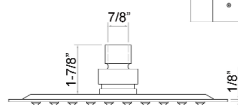

ELIAN SHOWER HEAD

Cat. No.
5900

Features:

- ▶ Square shower head
- ▶ Wall-mount
- ▶ 304 Grade stainless steel
- ▶ Flow Rate is 2 GPM
- ▶ ½" Connection thread
- ▶ Available in 5 sizes: 8" (5900-8), 10" (5900-10), 12" (5900-12), 14" (5900-14), 16" (5900-16)
- ▶ Available in 2 finishes

Finishes:

- SB** Brushed Stainless
SP Polished Stainless

5900-8

5900-10

5900-16

5900-12

5900-14

Dimensions and specifications subject to change without notice.