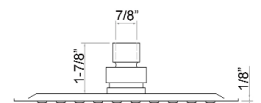

ELIAN SHOWER HEAD

Cat. No.
5900

Features:

- ▶ Square shower head
- ▶ Wall-mount
- ▶ 304 Grade stainless steel
- ▶ Flow Rate is 2 GPM
- ▶ ½" Connection thread
- ▶ Available in 5 sizes: 8" (5900-8), 10" (5900-10), 12" (5900-12), 14" (5900-14), 16" (5900-16)
- ▶ Available in 2 finishes

Finishes:

- SB** Brushed Stainless
SP Polished Stainless

5900-8

5900-10

5900-16

5900-12

5900-14

Dimensions and specifications subject to change without notice.