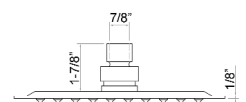

ELIAN SHOWER HEAD

Cat. No.
5900

Features:

- ▶ Square shower head
- ▶ Wall-mount
- ▶ 304 Grade stainless steel
- ▶ Flow Rate is 2 GPM
- ▶ ½" Connection thread
- ▶ Available in 5 sizes: 8" (5900-8), 10" (5900-10), 12" (5900-12), 14" (5900-14), 16" (5900-16)
- ▶ Available in 2 finishes

Finishes:

- SB** Brushed Stainless
SP Polished Stainless

5900-8

5900-10

5900-16

5900-12

5900-14

Dimensions and specifications subject to change without notice.