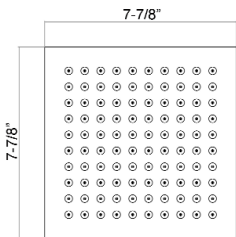

ELIAN SHOWER HEAD

Cat. No.
5900

Features:

- ▶ Square shower head
- ▶ Wall-mount
- ▶ 304 Grade stainless steel
- ▶ Flow Rate is 2 GPM
- ▶ ½" Connection thread
- ▶ Available in 5 sizes: 8" (5900-8), 10" (5900-10), 12" (5900-12), 14" (5900-14), 16" (5900-16)
- ▶ Available in 2 finishes

Finishes:

- SB** Brushed Stainless
SP Polished Stainless

5900-8

5900-10

5900-16

5900-12

5900-14

Dimensions and specifications subject to change without notice.