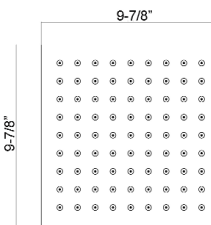

ELIAN SHOWER HEAD

Cat. No.
5900

Features:

- ▶ Square shower head
- ▶ Wall-mount
- ▶ 304 Grade stainless steel
- ▶ Flow Rate is 2 GPM
- ▶ ½" Connection thread
- ▶ Available in 5 sizes: 8" (5900-8), 10" (5900-10), 12" (5900-12), 14" (5900-14), 16" (5900-16)
- ▶ Available in 2 finishes

Finishes:

- SB** Brushed Stainless
SP Polished Stainless

5900-8

5900-10

5900-16

5900-12

5900-14

Dimensions and specifications subject to change without notice.