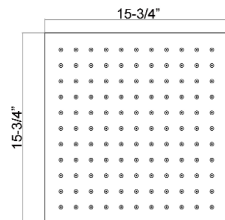

ELIAN SHOWER HEAD

Cat. No.
5900

Features:

- ▶ Square shower head
- ▶ Wall-mount
- ▶ 304 Grade stainless steel
- ▶ Flow Rate is 2 GPM
- ▶ ½" Connection thread
- ▶ Available in 5 sizes: 8" (5900-8), 10" (5900-10), 12" (5900-12), 14" (5900-14), 16" (5900-16)
- ▶ Available in 2 finishes

Finishes:

- SB** Brushed Stainless
SP Polished Stainless

5900-8

5900-10

5900-16

5900-12

5900-14

Dimensions and specifications subject to change without notice.