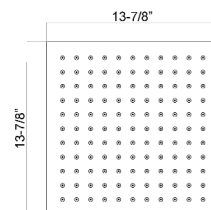

ELIAN SHOWER HEAD

Cat. No.
5900

Features:

- ▶ Square shower head
- ▶ Wall-mount
- ▶ 304 Grade stainless steel
- ▶ Flow Rate is 2 GPM
- ▶ ½" Connection thread
- ▶ Available in 5 sizes: 8" (5900-8), 10" (5900-10), 12" (5900-12), 14" (5900-14), 16" (5900-16)
- ▶ Available in 2 finishes

Finishes:

- SB** Brushed Stainless
SP Polished Stainless

5900-8

5900-10

5900-16

5900-12

5900-14

Dimensions and specifications subject to change without notice.