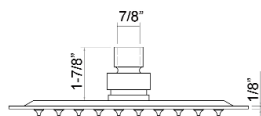

ELIAN SHOWER HEAD

Cat. No.
5900

Features:

- ▶ Square shower head
- ▶ Wall-mount
- ▶ 304 Grade stainless steel
- ▶ Flow Rate is 2 GPM
- ▶ ½" Connection thread
- ▶ Available in 5 sizes: 8" (5900-8), 10" (5900-10), 12" (5900-12), 14" (5900-14), 16" (5900-16)
- ▶ Available in 2 finishes

Finishes:

- SB** Brushed Stainless
SP Polished Stainless

5900-8

5900-10

5900-16

5900-12

5900-14

Dimensions and specifications subject to change without notice.