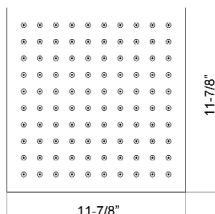

ELIAN SHOWER HEAD

Cat. No.
5900

Features:

- ▶ Square shower head
- ▶ Wall-mount
- ▶ 304 Grade stainless steel
- ▶ Flow Rate is 2 GPM
- ▶ ½" Connection thread
- ▶ Available in 5 sizes: 8" (5900-8), 10" (5900-10), 12" (5900-12), 14" (5900-14), 16" (5900-16)
- ▶ Available in 2 finishes

Finishes:

- SB** Brushed Stainless
SP Polished Stainless

5900-8

5900-10

5900-16

5900-12

5900-14

Dimensions and specifications subject to change without notice.