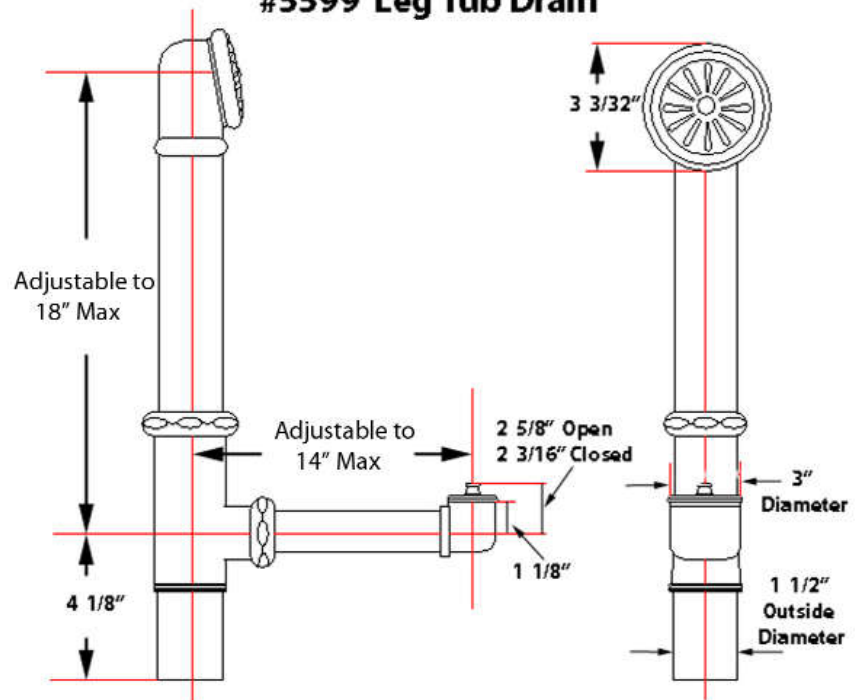

LEG TUB DRAIN

Cat. No.
5599

Escutcheon Height: 1-1/4"

Features:

- ▶ Brass Construction
- ▶ Twist-and-lift stopper
- ▶ Includes deep escutcheon
- ▶ Height adjustable 15"-18"
- ▶ Depth adjustable 12"-14"
- ▶ Includes deep escutcheon
- ▶ Available in 6 Finishes

Finishes:

- CP Polished Chrome
- BP Polished Brass
- SN Brushed Nickel
- PN Polished Nickel
- ORB Oil Rubbed Bronze
- MB Matte Black

#5599 Leg Tub Drain

Dimensions and specifications subject to change without notice.