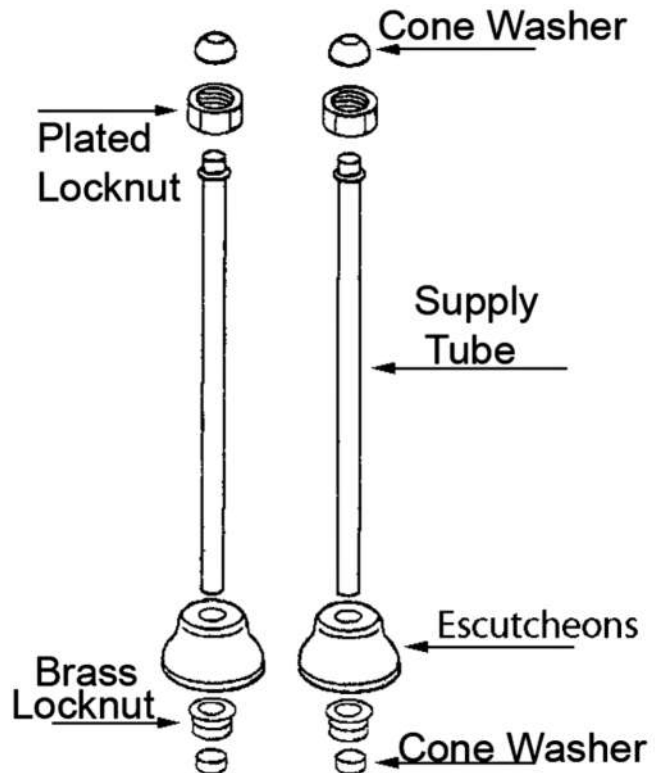

STRAIGHT BATH SUPPLIES

Cat.No.

5577

H: 24"

OD: 1/2"

Features:

- ▶ For use with faucets mounted to the tub deck
- ▶ No stops
- ▶ 1/2" Compression inlet
- ▶ 3/4" Compression outlet
- ▶ Bottom flange 2-1/2" diameter
- ▶ 0.500" Outer diameter
- ▶ 0.400" Inner diameter
- ▶ 0.030" Thickness of the wall
- ▶ Available in 5 Finishes

Finishes:

- CP** Polished Chrome
- SN** Brushed Nickel
- BP** Polished Brass
- ORB** Oil Rubbed Bronze
- PN** Polished Nickel
- MB** Matte Black

Use on concrete floors requires special installation. We recommend using a plumbing professional.