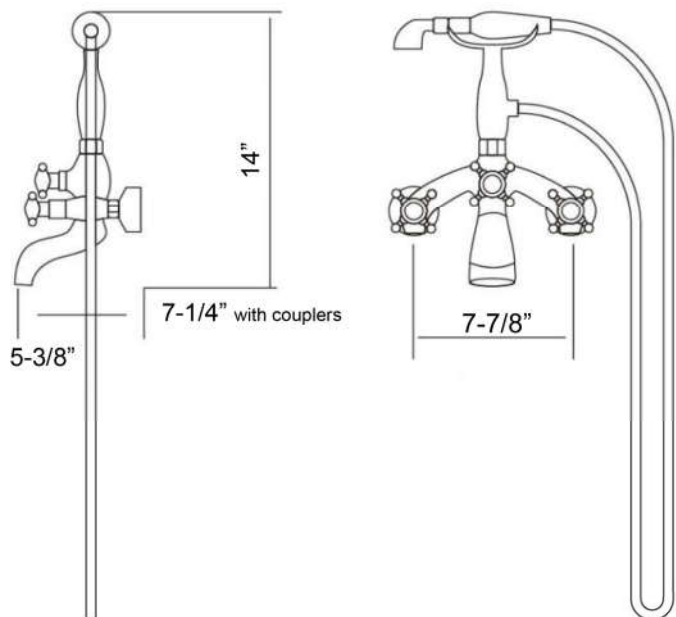

TUB FILLER

Cat. No.
4614-MC-XX

Features:

- ▶ Elephant spout, curved body
- ▶ Brass construction with zinc handle
- ▶ Flow rate for spout is 7.4 GPM (45 PSI)
- ▶ Flow rate for handshower is 0.83 GPM (45 PSI)
- ▶ 1/4" Turn brass cartridges with ceramic disc inside
- ▶ 8" widespread for tub wall mount installation
- ▶ Metal cross handles with porcelain buttons
- ▶ Spout reach is 5-3/8" without couplers and 7-1/4" with couplers
- ▶ Available in 3 finishes
- ▶ 59" Stainless steel shower hose
- ▶ cUPC approved
- ▶ Ceramic center and brass body
- ▶ Includes 2" couplers, hose, and handheld
- ▶ Cradle comes attached

Finishes:

- CP** Polished Chrome
- BN** Polished Brass
- ORB** Oil Rubbed Bronze

L: 7-1/4"
W: 7-7/8"
H: 14

Dimensions are nominal and may vary. Dimensions and specifications subject to change without notice.